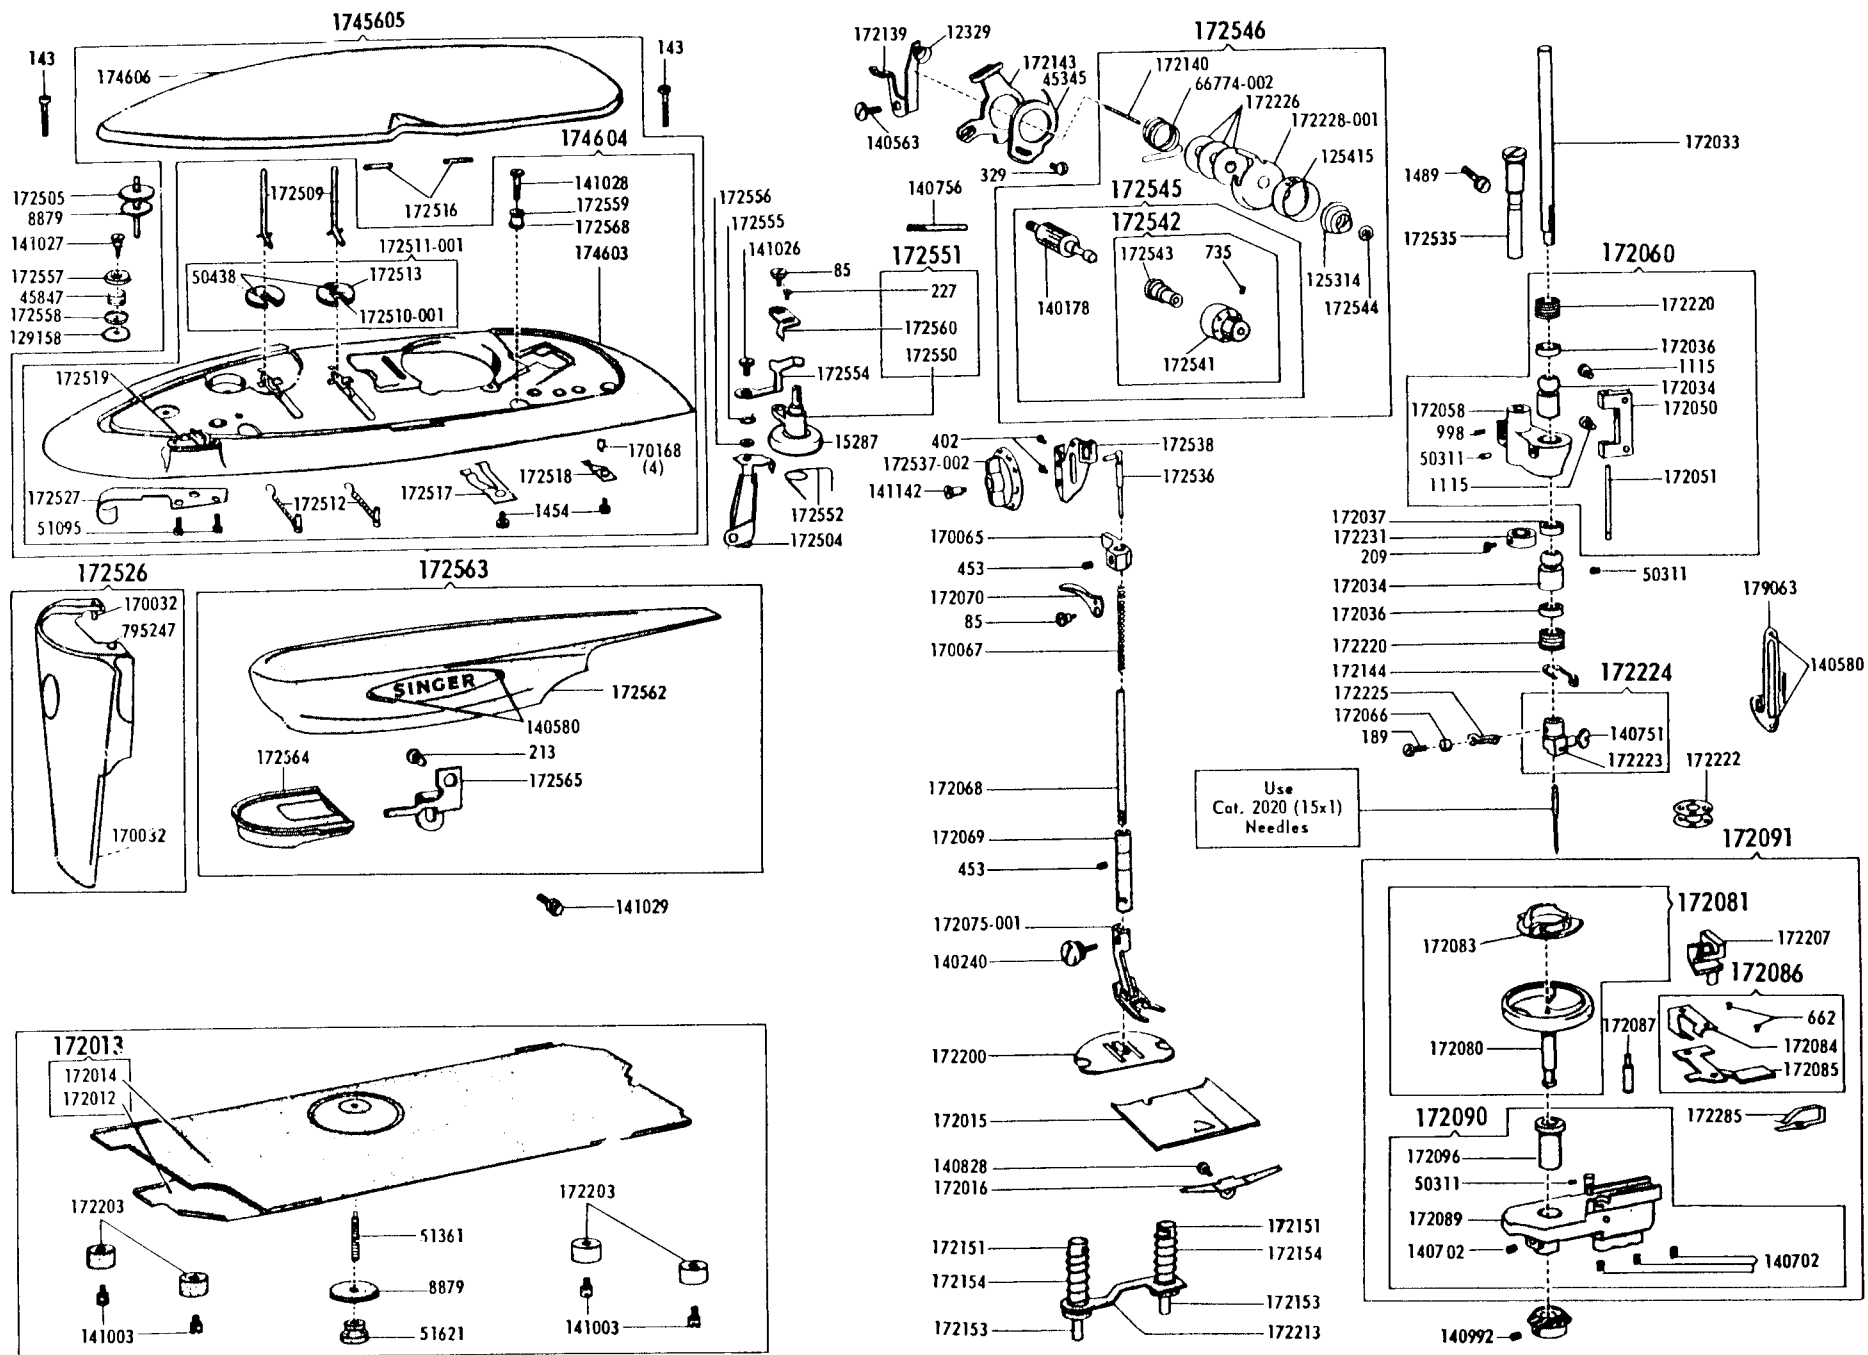

SINGER
503A

List of Parts—Machine No. 503A

ATTACHMENT SET 161744

81200	Binder
161133	Tube of Oil
161166	Zipper Foot
161168	Button Foot
161172	Seam Guide
161195	Hemmer Foot
161276	Lint Brush
161294	Screwdriver (IG)
161295	Screwdriver (SH)
161561	Ruffler
161745	Attachment Box
163483	Special Purpose Foot
170071-001	Presser Foot
172185	Fashion Disc 1
172191	Fashion Disc 5
172229	Fashion Disc 6
172236	Fashion Disc 7
172336	Bobbin (Plastic) (4)
174527	Fashion Disc 9
174528	Fashion Disc 8
174529	Throat Plate
174533	Fashion Disc 10
174540	Fashion Disc 11
2020(15x1)	Needles 14 (3) 16 (3)
21185	Instruction Book

List of Parts—Machine No. 503A

Electrical Parts

Machine No. 503A1

Machine No. 503A6

Machine No. 503A4