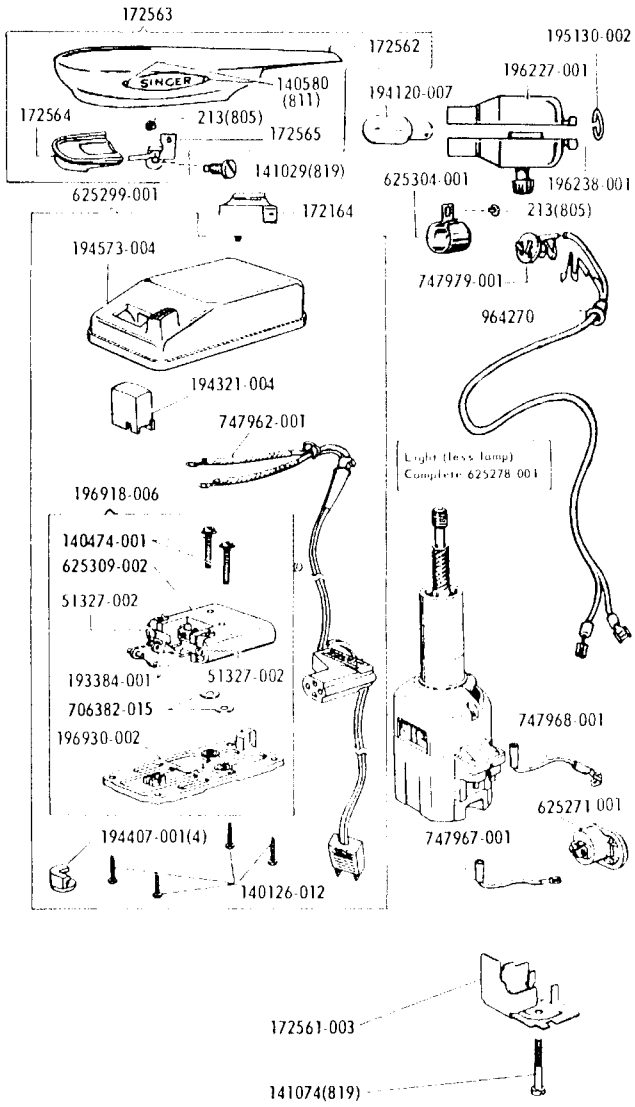

SINGER
503A

List of Parts—Machine No. 503A

ATTACHMENT SET 161744

81200	Binder
161133	Tube of Oil
161166	Zipper Foot
161168	Button Foot
161172	Seam Guide
161195	Hemmer Foot
161276	Lint Brush
161294	Screwdriver (IG)
161295	Screwdriver (SH)
161561	Ruffler
161745	Attachment Box
163483	Special Purpose Foot
170071-001	Presser Foot
172185	Fashion Disc 1
172191	Fashion Disc 5
172229	Fashion Disc 6
172236	Fashion Disc 7
172336	Bobbin (Plastic) (4)
174527	Fashion Disc 9
174528	Fashion Disc 8
174529	Throat Plate
174533	Fashion Disc 10
174540	Fashion Disc 11
2020(15x1)	Needles 14 (3) 16 (3)
21185	Instruction Book

List of Parts—Machine No. 503A

Electrical Parts

Machine No. 503A1

Machine No. 503A6

Machine No. 503A4