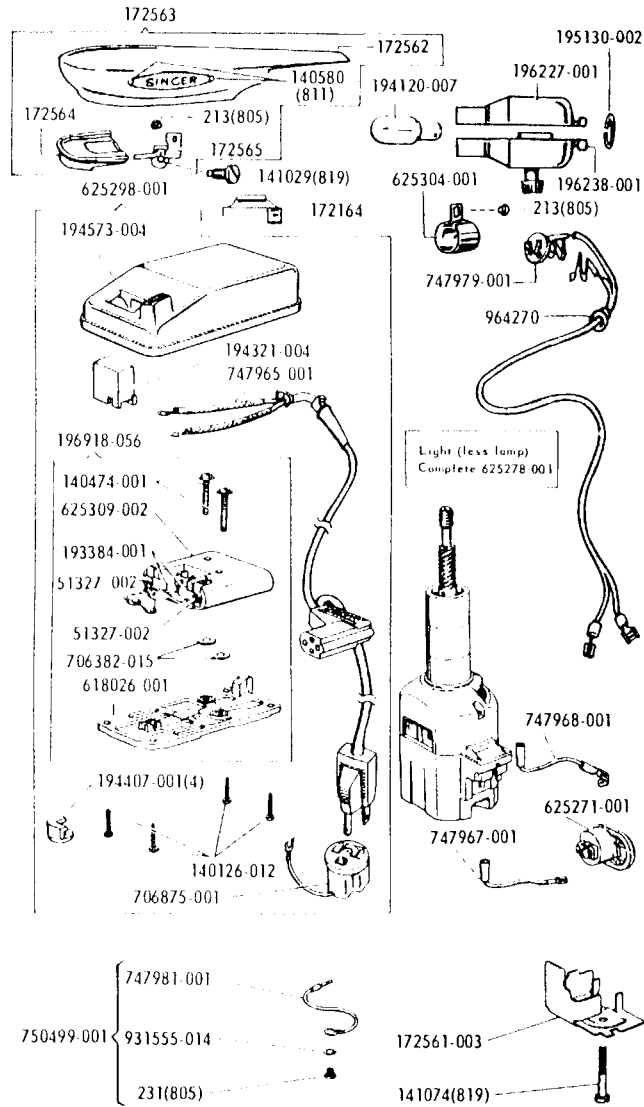

SINGER
503A

List of Parts—Machine No. 503A

ATTACHMENT SET 161744

81200	Binder
161133	Tube of Oil
161166	Zipper Foot
161168	Button Foot
161172	Seam Guide
161195	Hemmer Foot
161276	Lint Brush
161294	Screwdriver (IG)
161295	Screwdriver (SH)
161561	Ruffler
161745	Attachment Box
163483	Special Purpose Foot
170071-001	Presser Foot
172185	Fashion Disc 1
172191	Fashion Disc 5
172229	Fashion Disc 6
172236	Fashion Disc 7
172336	Bobbin (Plastic) (4)
174527	Fashion Disc 9
174528	Fashion Disc 8
174529	Throat Plate
174533	Fashion Disc 10
174540	Fashion Disc 11
2020(15x1)	Needles 14 (3) 16 (3)
21185	Instruction Book

List of Parts—Machine No. 503A

Electrical Parts

Machine No. 503A1

Machine No. 503A6

Machine No. 503A4