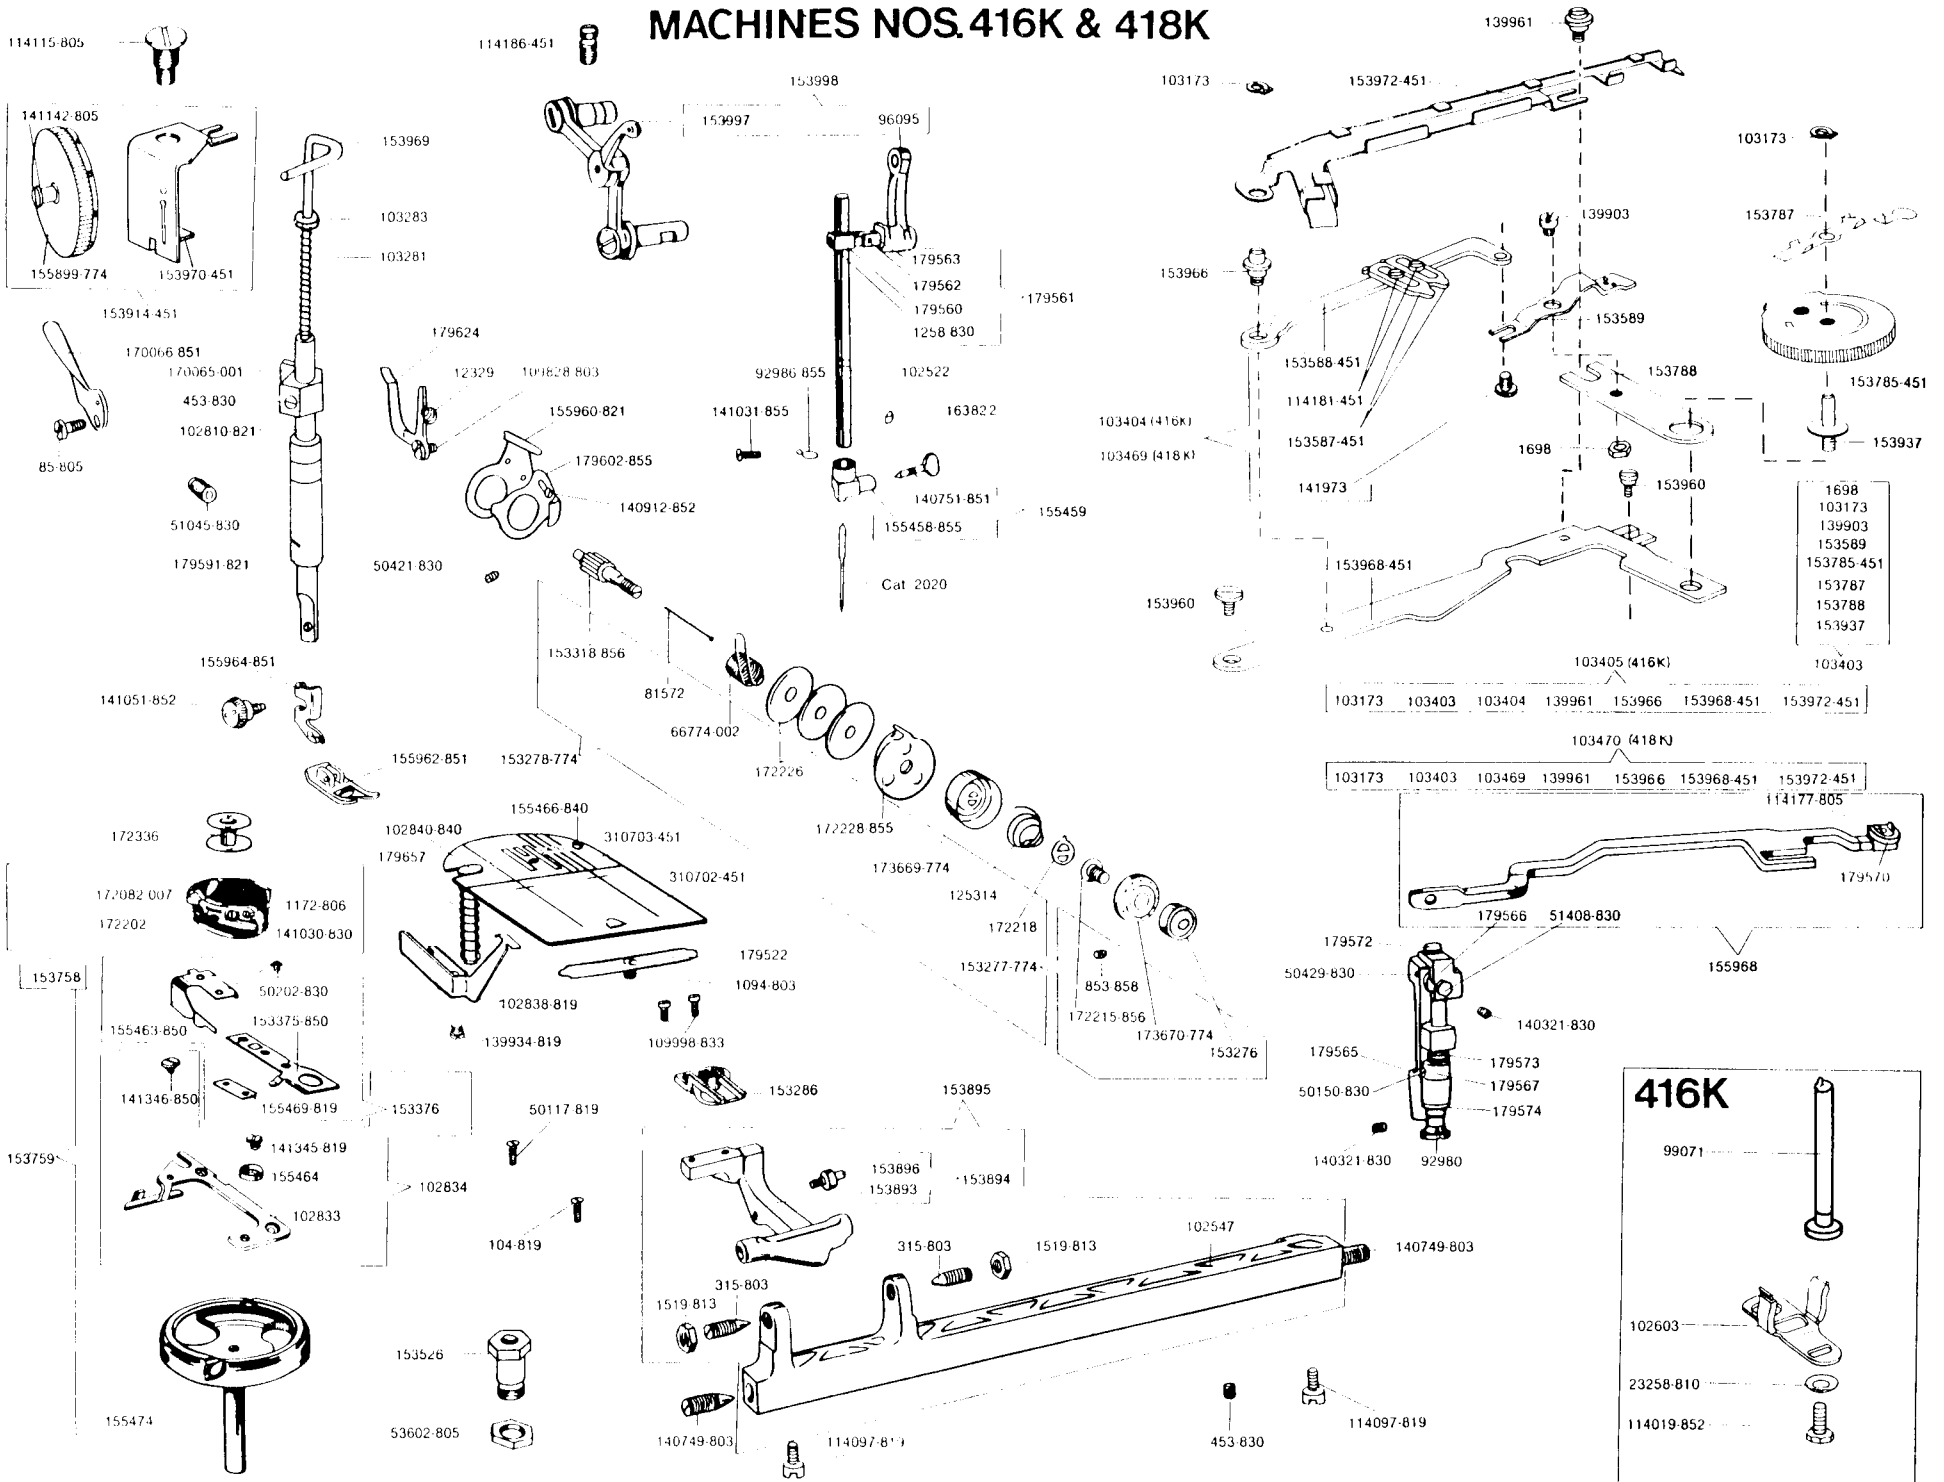

418K MACHINE

MACHINES NOS. 416K & 418K

416K

99071

102603

23258-810

114019-852