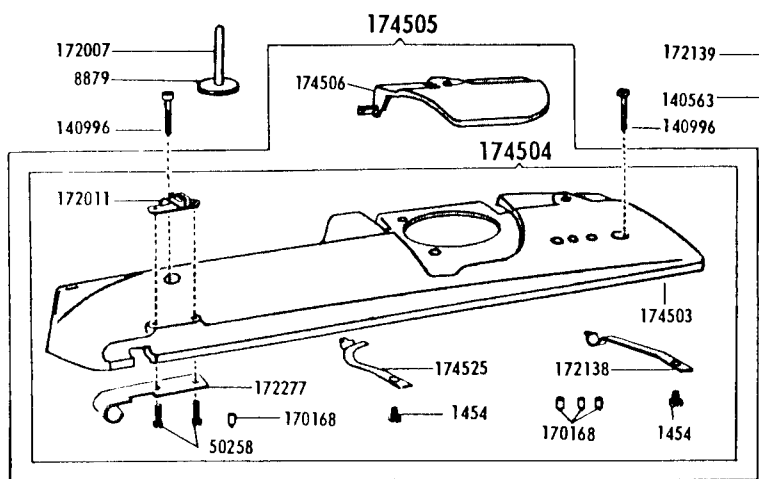

SINGER
403A

List of Parts—Machine No. 403A

Machine No. 403A

ATTACHMENT SET 161279

8879	Felt Washer (4)
51361(813)	Bed Plate Screw
51621(813)	Bed Plate Nut
81200	Rinder
161133	Tube of Oil
161166	Zipper Foot
161167	Applique Foot
161168	Button Foot
161195	Hemmer Foot
161276	Lint Brush
161278	Attachment Box
161294	Screwdriver (IG)
161295	Screwdriver (SM)
161561	Ruffler
170071-001	Presser Foot
172007	Spool Pin (3)
172185	Fashion Disc 1
172191	Fashion Disc 5
172229	Fashion Disc 6
172230 ⁴	Fashion Disc 7
172336	Robbin (plastic) (4)
174527	Fashion Disc 9
171323-174528	Fashion Disc 8
174529	Throat Plate
174533	Fashion Disc 10
174540	Fashion Disc 11
2020(15x1)	Needles 14 (3) 16 (3)

List of Parts—Machine No. 403A

NOTE: Due to accuracy required for gear alignment, Bed cannot be supplied separately and can only be sent as a unit, Arm and Bed assembled.

Use
Cat. 2020 (15x1)
Needles

List of Parts—Machine No. 403A

Handwritten: 172011 172012 172013 172014 172015

NOTE: Set of Mated Gears or Individual Gears are not furnished. Supplied only when repairs are made at the factory.