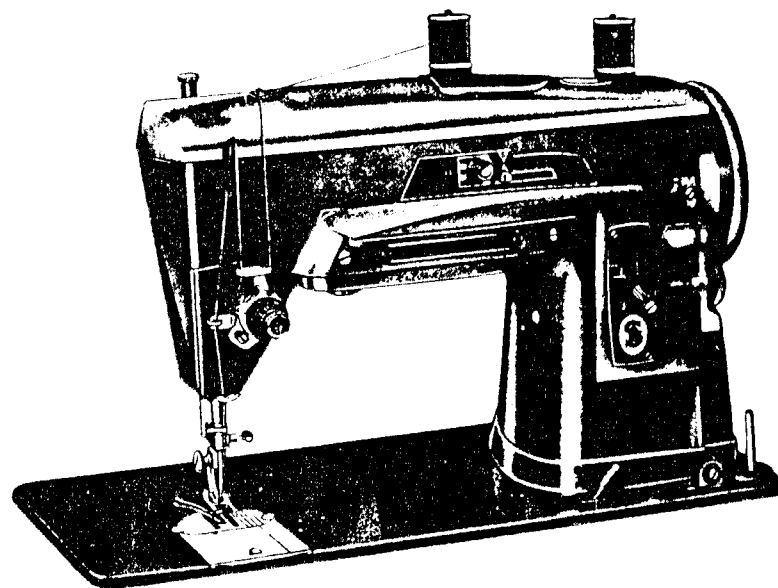

SINGER
403A

List of Parts—Machine No. 403A

Machine No. 403A

ATTACHMENT SET 161279

8879	Felt Washer (4)
51361(813)	Bed Plate Screw
51621(813)	Bed Plate Nut
81200	Rinder
161133	Tube of Oil
161166	Zipper Foot
161167	Applique Foot
161168	Button Foot
161195	Hemmer Foot
161276	Lint Brush
161278	Attachment Box
161294	Screwdriver (IG)
161295	Screwdriver (SM)
161561	Ruffler
170071-001	Presser Foot
172007	Spool Pin (3)
172185	Fashion Disc 1
172191	Fashion Disc 5
172229	Fashion Disc 6
172230 ⁴	Fashion Disc 7
172336	Robbin (plastic) (4)
174527	Fashion Disc 9
171323-174528	Fashion Disc 8
174529	Throat Plate
174533	Fashion Disc 10
174540	Fashion Disc 11
2020(15x1)	Needles 14 (3) 16 (3)

List of Parts—Machine No. 403A

NOTE: Due to accuracy required for gear alignment, Bed cannot be supplied separately and can only be sent as a unit, Arm and Bed assembled.

Use
Cat. 2020 (15x1)
Needles

List of Parts—Machine No. 403A