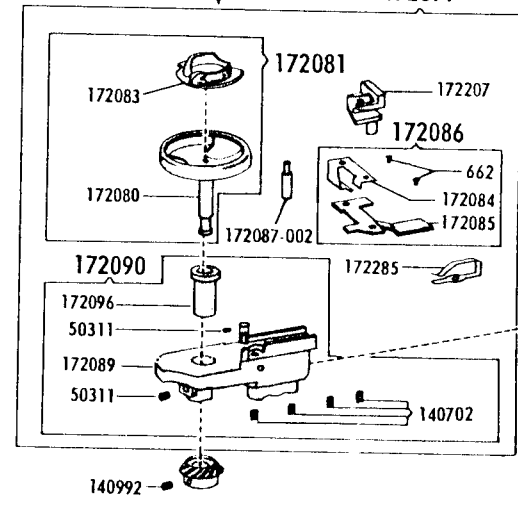

SINGER
403A

List of Parts—Machine No. 403A

Machine No. 403A

ATTACHMENT SET 161279

8879	Felt Washer (4)
51361(813)	Bed Plate Screw
51621(813)	Bed Plate Nut
81200	Rinder
161133	Tube of Oil
161166	Zipper Foot
161167	Applique Foot
161168	Button Foot
161195	Hemmer Foot
161276	Lint Brush
161278	Attachment Box
161294	Screwdriver (IG)
161295	Screwdriver (SM)
161561	Ruffler
170071-001	Presser Foot
172007	Spool Pin (3)
172185	Fashion Disc 1
172191	Fashion Disc 5
172229	Fashion Disc 6
172230 ⁴	Fashion Disc 7
172336	Robbin (plastic) (4)
174527	Fashion Disc 9
171323-174528	Fashion Disc 8
174529	Throat Plate
174533	Fashion Disc 10
174540	Fashion Disc 11
2020(15x1)	Needles 14 (3) 16 (3)

List of Parts—Machine No. 403A

NOTE: Due to accuracy required for gear alignment, Bed cannot be supplied separately and can only be sent as a unit, Arm and Bed assembled.

Use
Cat. 2020 (15x1)
Needles

List of Parts—Machine No. 403A

Handwritten: 172011 172012 172013 172014 172015

NOTE: Set of Mated Gears or Individual Gears are not furnished. Supplied only when repairs are made at the factory.