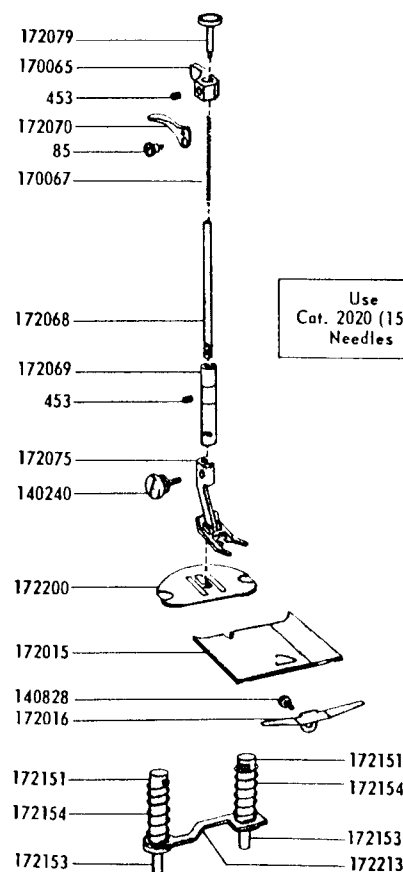

SINGER
403A

List of Parts—Machine No. 403A

Machine No. 403A

ATTACHMENT SET 161279

8879	Felt Washer (4)
51361(813)	Bed Plate Screw
51621(813)	Bed Plate Nut
81200	Rinder
161133	Tube of Oil
161166	Zipper Foot
161167	Applique Foot
161168	Button Foot
161195	Hemmer Foot
161276	Lint Brush
161278	Attachment Box
161294	Screwdriver (IG)
161295	Screwdriver (SM)
161561	Ruffler
170071-001	Presser Foot
172007	Spool Pin (3)
172185	Fashion Disc 1
172191	Fashion Disc 5
172229	Fashion Disc 6
172230 ⁴	Fashion Disc 7
172336	Robbin (plastic) (4)
174527	Fashion Disc 9
171323-174528	Fashion Disc 8
174529	Throat Plate
174533	Fashion Disc 10
174540	Fashion Disc 11
2020(15x1)	Needles 14 (3) 16 (3)

List of Parts—Machine No. 403A

NOTE: Due to accuracy required for gear alignment, Bed cannot be supplied separately and can only be sent as a unit, Arm and Bed assembled.

Use
Cat. 2020 (15x1)
Needles

List of Parts—Machine No. 403A

Handwritten: 172011 172012 172013 172014 172015

NOTE: Set of Mated Gears or Individual Gears are not furnished. Supplied only when repairs are made at the factory.