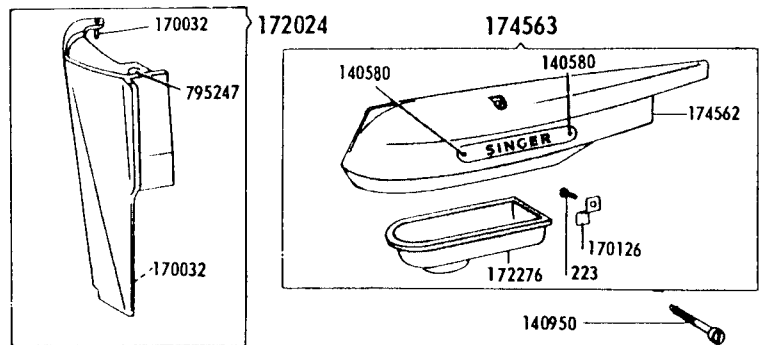

SINGER
403A

List of Parts—Machine No. 403A

Machine No. 403A

ATTACHMENT SET 161279

8879	Felt Washer (4)
51361(813)	Bed Plate Screw
51621(813)	Bed Plate Nut
81200	Rinder
161133	Tube of Oil
161166	Zipper Foot
161167	Applique Foot
161168	Button Foot
161195	Hemmer Foot
161276	Lint Brush
161278	Attachment Box
161294	Screwdriver (IG)
161295	Screwdriver (SM)
161561	Ruffler
170071-001	Presser Foot
172007	Spool Pin (3)
172185	Fashion Disc 1
172191	Fashion Disc 5
172229	Fashion Disc 6
172230 ⁴	Fashion Disc 7
172336	Robbin (plastic) (4)
174527	Fashion Disc 9
171323-174528	Fashion Disc 8
174529	Throat Plate
174533	Fashion Disc 10
174540	Fashion Disc 11
2020(15x1)	Needles 14 (3) 16 (3)

List of Parts—Machine No. 403A

NOTE: Due to accuracy required for gear alignment, Bed cannot be supplied separately and can only be sent as a unit, Arm and Bed assembled.

Use
Cat. 2020 (15x1)
Needles

List of Parts—Machine No. 403A