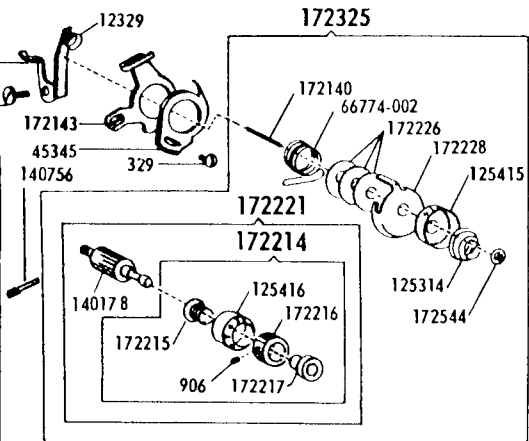

SINGER
403A

List of Parts—Machine No. 403A

Machine No. 403A

ATTACHMENT SET 161279

8879	Felt Washer (4)
51361(813)	Bed Plate Screw
51621(813)	Bed Plate Nut
81200	Rinder
161133	Tube of Oil
161166	Zipper Foot
161167	Applique Foot
161168	Button Foot
161195	Hemmer Foot
161276	Lint Brush
161278	Attachment Box
161294	Screwdriver (IG)
161295	Screwdriver (SM)
161561	Ruffler
170071-001	Presser Foot
172007	Spool Pin (3)
172185	Fashion Disc 1
172191	Fashion Disc 5
172229	Fashion Disc 6
172230 ⁴	Fashion Disc 7
172336	Robbin (plastic) (4)
174527	Fashion Disc 9
171323-174528	Fashion Disc 8
174529	Throat Plate
174533	Fashion Disc 10
174540	Fashion Disc 11
2020(15x1)	Needles 14 (3) 16 (3)

List of Parts—Machine No. 403A

NOTE: Due to accuracy required for gear alignment, Bed cannot be supplied separately and can only be sent as a unit, Arm and Bed assembled.

Use
Cat. 2020 (15x1)
Needles

List of Parts—Machine No. 403A

Handwritten: 172011 172012 172013 172014 172015

NOTE: Set of Mated Gears or Individual Gears are not furnished. Supplied only when repairs are made at the factory.