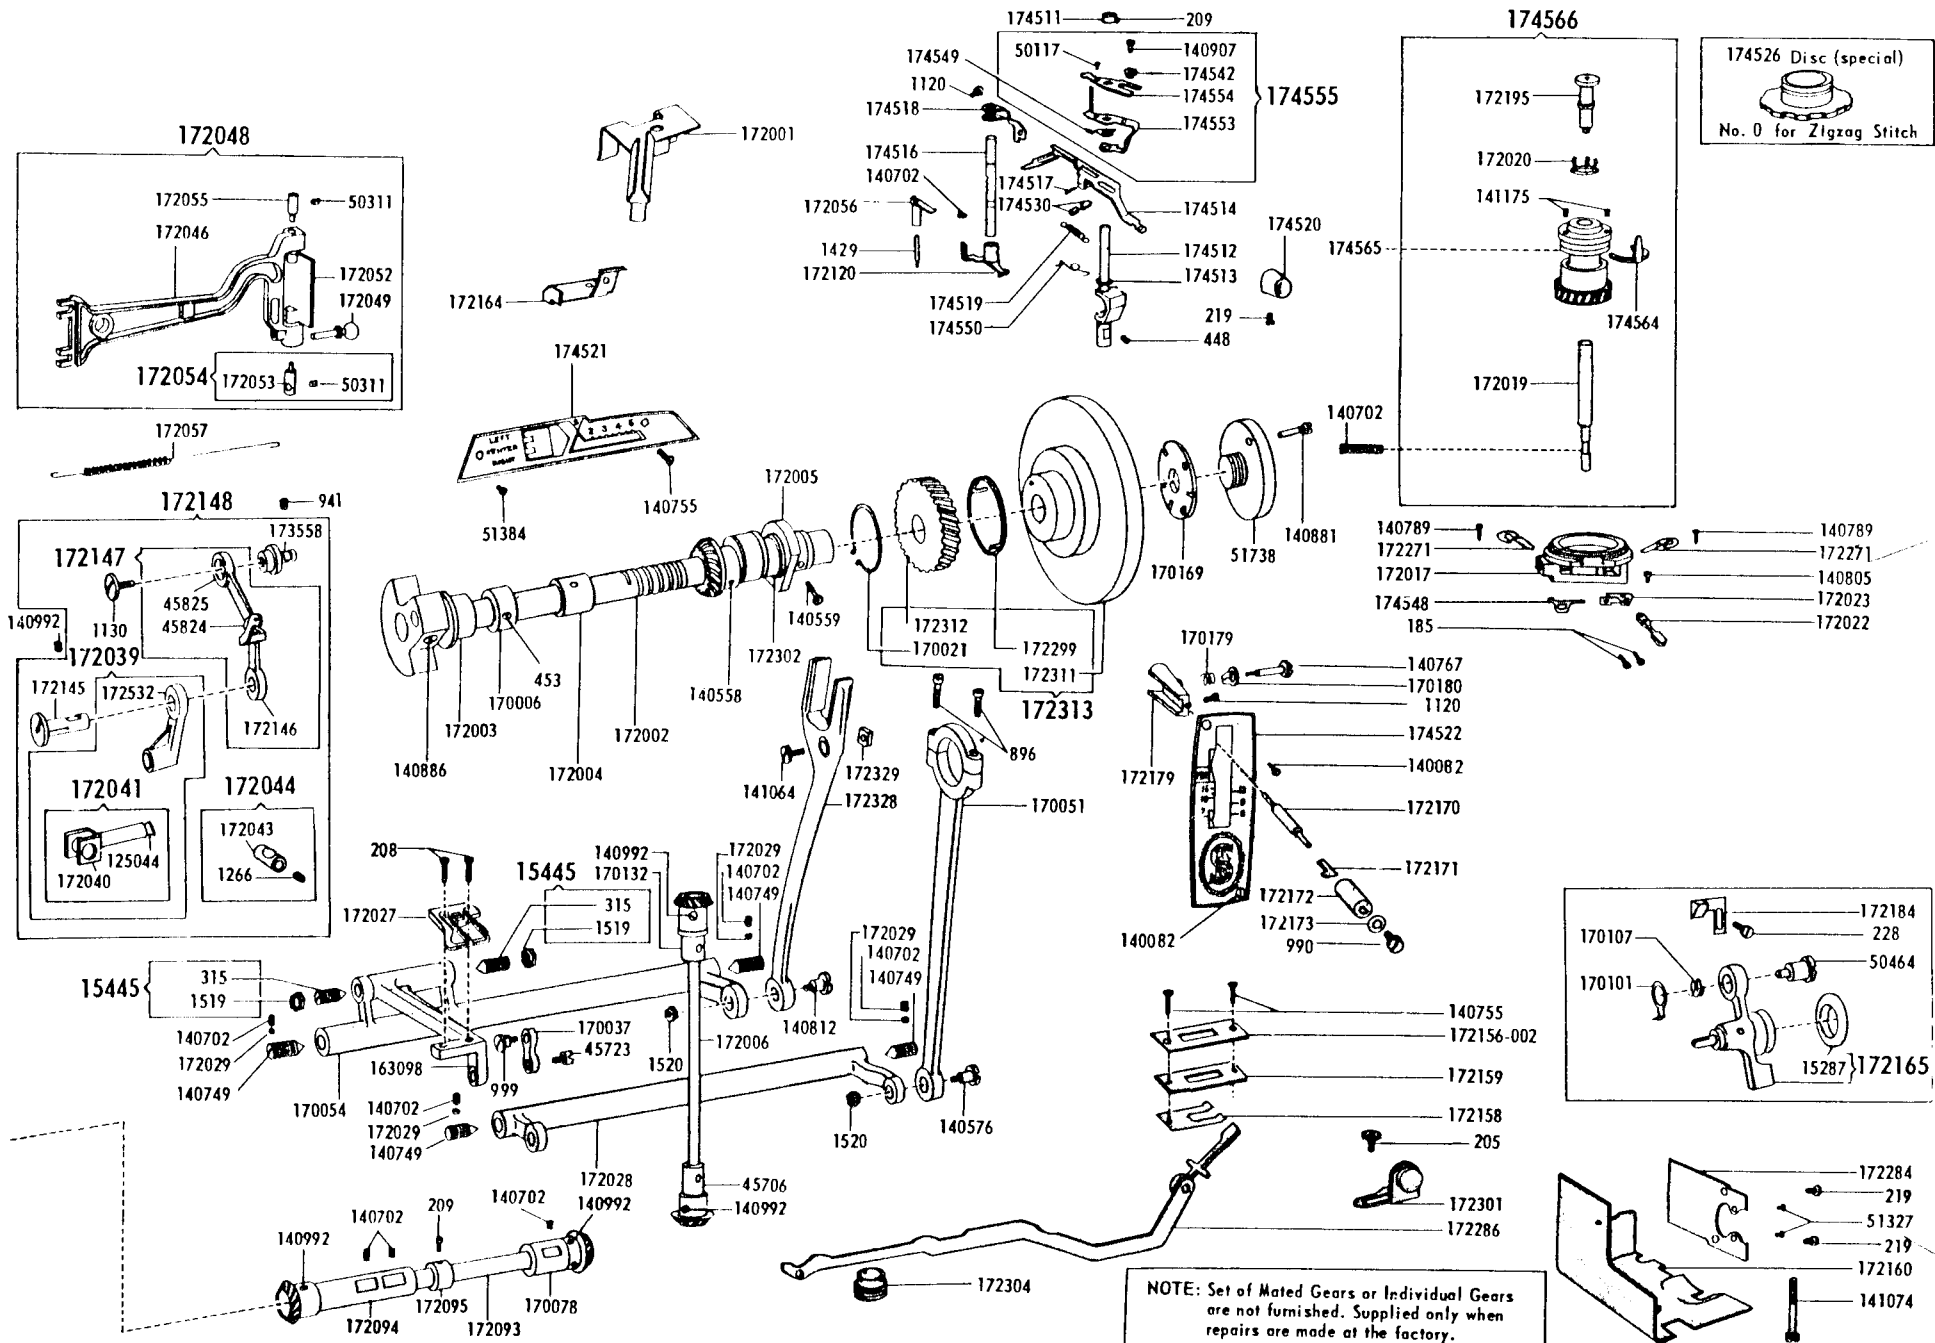

SINGER
403A

List of Parts—Machine No. 403A

Machine No. 403A

ATTACHMENT SET 161279

8879	Felt Washer (4)
51361(813)	Bed Plate Screw
51621(813)	Bed Plate Nut
81200	Rinder
161133	Tube of Oil
161166	Zipper Foot
161167	Applique Foot
161168	Button Foot
161195	Hemmer Foot
161276	Lint Brush
161278	Attachment Box
161294	Screwdriver (IG)
161295	Screwdriver (SM)
161561	Ruffler
170071-001	Presser Foot
172007	Spool Pin (3)
172185	Fashion Disc 1
172191	Fashion Disc 5
172229	Fashion Disc 6
172230 ⁴	Fashion Disc 7
172336	Robbin (plastic) (4)
174527	Fashion Disc 9
171323-174528	Fashion Disc 8
174529	Throat Plate
174533	Fashion Disc 10
174540	Fashion Disc 11
2020(15x1)	Needles 14 (3) 16 (3)

List of Parts—Machine No. 403A

NOTE: Due to accuracy required for gear alignment, Bed cannot be supplied separately and can only be sent as a unit, Arm and Bed assembled.

Use
Cat. 2020 (15x1)
Needles

List of Parts—Machine No. 403A

Handwritten: 172011 172012 172013 172014 172015

NOTE: Set of Mated Gears or Individual Gears are not furnished. Supplied only when repairs are made at the factory.