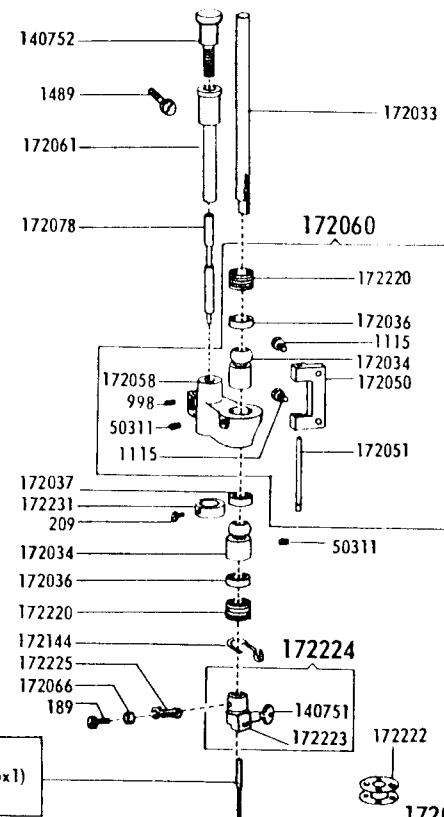

SINGER
403A

List of Parts—Machine No. 403A

Machine No. 403A

ATTACHMENT SET 161279

8879	Felt Washer (4)
51361(813)	Bed Plate Screw
51621(813)	Bed Plate Nut
81200	Rinder
161133	Tube of Oil
161166	Zipper Foot
161167	Applique Foot
161168	Button Foot
161195	Hemmer Foot
161276	Lint Brush
161278	Attachment Box
161294	Screwdriver (IG)
161295	Screwdriver (SM)
161561	Ruffler
170071-001	Presser Foot
172007	Spool Pin (3)
172185	Fashion Disc 1
172191	Fashion Disc 5
172229	Fashion Disc 6
172230 ⁴	Fashion Disc 7
172336	Robbin (plastic) (4)
174527	Fashion Disc 9
171323-174528	Fashion Disc 8
174529	Throat Plate
174533	Fashion Disc 10
174540	Fashion Disc 11
2020(15x1)	Needles 14 (3) 16 (3)

List of Parts—Machine No. 403A

NOTE: Due to accuracy required for gear alignment, Bed cannot be supplied separately and can only be sent as a unit, Arm and Bed assembled.

Use
Cat. 2020 (15x1)
Needles

List of Parts—Machine No. 403A

Handwritten: 172011 172012 172013 172014 172015

NOTE: Set of Mated Gears or Individual Gears are not furnished. Supplied only when repairs are made at the factory.