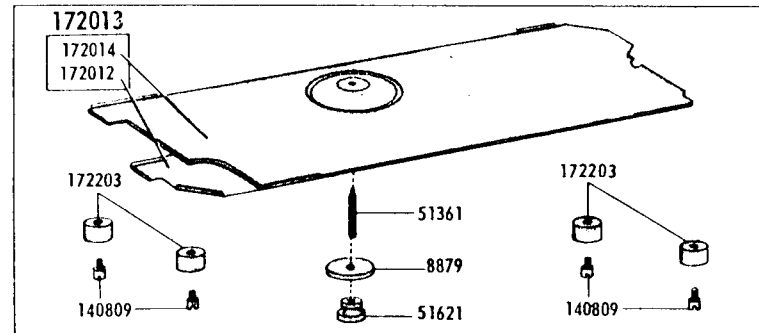

SINGER
403A

List of Parts—Machine No. 403A

Machine No. 403A

ATTACHMENT SET 161279

8879	Felt Washer (4)
51361(813)	Bed Plate Screw
51621(813)	Bed Plate Nut
81200	Rinder
161133	Tube of Oil
161166	Zipper Foot
161167	Applique Foot
161168	Button Foot
161195	Hemmer Foot
161276	Lint Brush
161278	Attachment Box
161294	Screwdriver (IG)
161295	Screwdriver (SM)
161561	Ruffler
170071-001	Presser Foot
172007	Spool Pin (3)
172185	Fashion Disc 1
172191	Fashion Disc 5
172229	Fashion Disc 6
172230 ⁴	Fashion Disc 7
172336	Robbin (plastic) (4)
174527	Fashion Disc 9
171323-174528	Fashion Disc 8
174529	Throat Plate
174533	Fashion Disc 10
174540	Fashion Disc 11
2020(15x1)	Needles 14 (3) 16 (3)

List of Parts—Machine No. 403A

NOTE: Due to accuracy required for gear alignment, Bed cannot be supplied separately and can only be sent as a unit, Arm and Bed assembled.

Use
Cat. 2020 (15x1)
Needles

List of Parts—Machine No. 403A