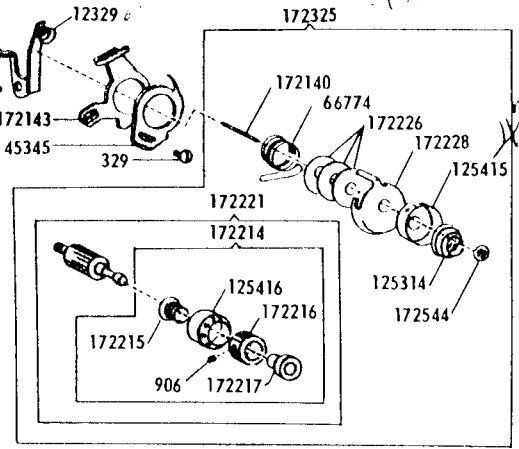

SINGER
401A1

List of Parts-Machine No. 401A1

ATTACHMENT SET 161173

8879	Felt Washer (4)
51361(813)	Bed Plate Screw
51621(813)	Bed Plate Nut
81200	Binder
161133	Tube of Oil
161166	Zipper Foot
161168	Button Foot
161172	Seam Guide
161195	Hemmer Foot
161200	Attachment Box
161276	Lint Brush
161294	Screwdriver (LG)
161295	Screwdriver (SM)
161561	Ruffler
163483	Special Purpose Foot
170071-001	Presser Foot
172007	Spool Pin (3)
172187	Fashion Disc 2
172189	Fashion Disc 3
172190	Fashion Disc 4
172191	Fashion Disc 5
172336	Bobbin (Plastic) (4)
174529	Throat Plate
2020(15x1)	Needles 14 (3) 16 (3)

172007
172135
140996

FI controller
938-11103
172135451

List of Parts—Machine No. 401A1

Use
Cat. 2020 (15x1)
Needles

NOTE: Due to accuracy required for gear alignment,
Bed cannot be supplied separately and can only
be sent as a unit, Arm and Bed assembled.