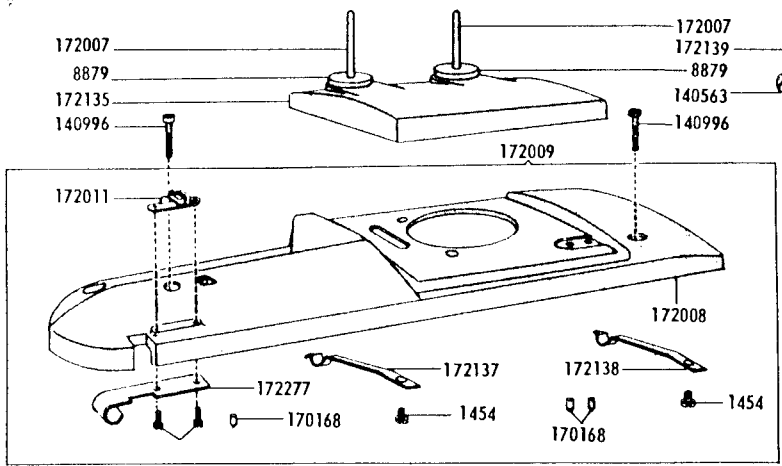

SINGER
401A1

List of Parts-Machine No. 401A1

ATTACHMENT SET 161173

8879	Felt Washer (4)
51361(813)	Bed Plate Screw
51621(813)	Bed Plate Nut
81200	Binder
161133	Tube of Oil
161166	Zipper Foot
161168	Button Foot
161172	Seam Guide
161195	Hemmer Foot
161200	Attachment Box
161276	Lint Brush
161294	Screwdriver (LG)
161295	Screwdriver (SM)
161561	Ruffler
163483	Special Purpose Foot
170071-001	Presser Foot
172007	Spool Pin (3)
172187	Fashion Disc 2
172189	Fashion Disc 3
172190	Fashion Disc 4
172191	Fashion Disc 5
172336	Bobbin (Plastic) (4)
174529	Throat Plate
2020(15x1)	Needles 14 (3) 16 (3)

172007
172135
140996

FI controller
938-11103
172135451

List of Parts—Machine No. 401A1

Use
Cat. 2020 (15x1)
Needles

NOTE: Due to accuracy required for gear alignment,
Bed cannot be supplied separately and can only
be sent as a unit, Arm and Bed assembled.