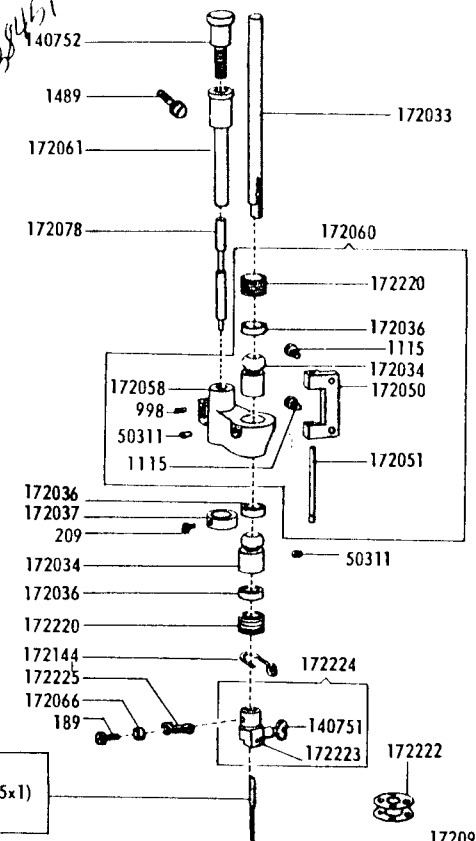

SINGER
401A1

List of Parts-Machine No. 401A1

ATTACHMENT SET 161173

8879	Felt Washer (4)
51361(813)	Bed Plate Screw
51621(813)	Bed Plate Nut
81200	Binder
161133	Tube of Oil
161166	Zipper Foot
161168	Button Foot
161172	Seam Guide
161195	Hemmer Foot
161200	Attachment Box
161276	Lint Brush
161294	Screwdriver (LG)
161295	Screwdriver (SM)
161561	Ruffler
163483	Special Purpose Foot
170071-001	Presser Foot
172007	Spool Pin (3)
172187	Fashion Disc 2
172189	Fashion Disc 3
172190	Fashion Disc 4
172191	Fashion Disc 5
172336	Bobbin (Plastic) (4)
174529	Throat Plate
2020(15x1)	Needles 14 (3) 16 (3)

172007
172135
140996

FI controller
938-11103
172135451

List of Parts—Machine No. 401A1

Use
Cat. 2020 (15x1)
Needles

NOTE: Due to accuracy required for gear alignment,
Bed cannot be supplied separately and can only
be sent as a unit, Arm and Bed assembled.