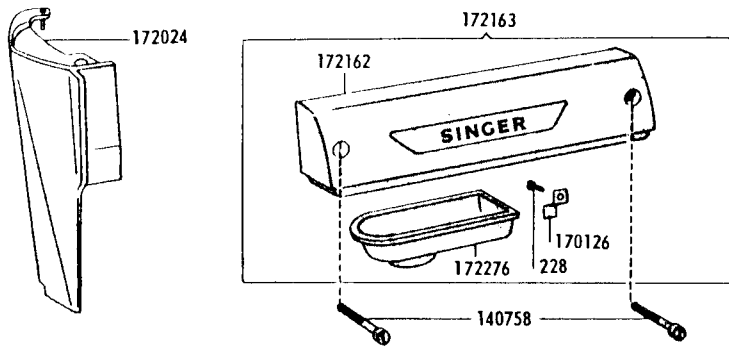

SINGER
401A1

List of Parts-Machine No. 401A1

ATTACHMENT SET 161173

8879	Felt Washer (4)
51361(813)	Bed Plate Screw
51621(813)	Bed Plate Nut
81200	Binder
161133	Tube of Oil
161166	Zipper Foot
161168	Button Foot
161172	Seam Guide
161195	Hemmer Foot
161200	Attachment Box
161276	Lint Brush
161294	Screwdriver (LG)
161295	Screwdriver (SM)
161561	Ruffler
163483	Special Purpose Foot
170071-001	Presser Foot
172007	Spool Pin (3)
172187	Fashion Disc 2
172189	Fashion Disc 3
172190	Fashion Disc 4
172191	Fashion Disc 5
172336	Bobbin (Plastic) (4)
174529	Throat Plate
2020(15x1)	Needles 14 (3) 16 (3)

172007
172135
140996

FI controller
938-11103
172135451

List of Parts—Machine No. 401A1

Use
Cat. 2020 (15x1)
Needles

NOTE: Due to accuracy required for gear alignment,
Bed cannot be supplied separately and can only
be sent as a unit, Arm and Bed assembled.