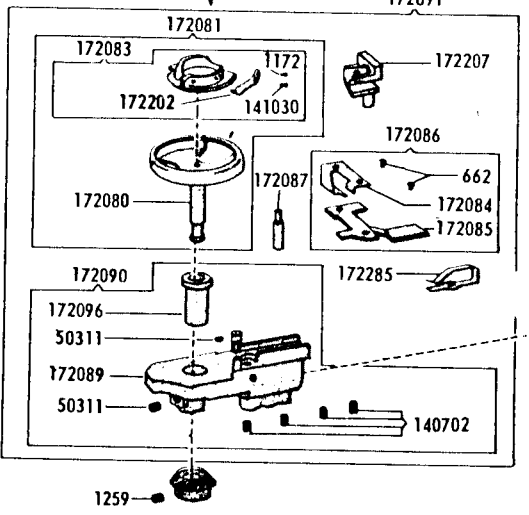

SINGER
401A1

List of Parts-Machine No. 401A1

ATTACHMENT SET 161173

8879	Felt Washer (4)
51361(813)	Bed Plate Screw
51621(813)	Bed Plate Nut
81200	Binder
161133	Tube of Oil
161166	Zipper Foot
161168	Button Foot
161172	Seam Guide
161195	Hemmer Foot
161200	Attachment Box
161276	Lint Brush
161294	Screwdriver (LG)
161295	Screwdriver (SM)
161561	Ruffler
163483	Special Purpose Foot
170071-001	Presser Foot
172007	Spool Pin (3)
172187	Fashion Disc 2
172189	Fashion Disc 3
172190	Fashion Disc 4
172191	Fashion Disc 5
172336	Bobbin (Plastic) (4)
174529	Throat Plate
2020(15x1)	Needles 14 (3) 16 (3)

172007
172135
140996

FI controller
938-11103
172135451

List of Parts—Machine No. 401A1

Use
Cat. 2020 (15x1)
Needles

NOTE: Due to accuracy required for gear alignment,
Bed cannot be supplied separately and can only
be sent as a unit, Arm and Bed assembled.