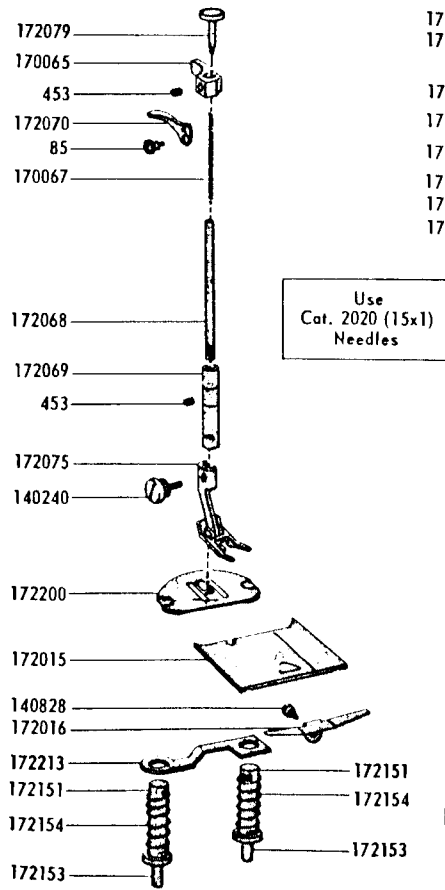

SINGER
401A1

List of Parts-Machine No. 401A1

ATTACHMENT SET 161173

8879	Felt Washer (4)
51361(813)	Bed Plate Screw
51621(813)	Bed Plate Nut
81200	Binder
161133	Tube of Oil
161166	Zipper Foot
161168	Button Foot
161172	Seam Guide
161195	Hemmer Foot
161200	Attachment Box
161276	Lint Brush
161294	Screwdriver (LG)
161295	Screwdriver (SM)
161561	Ruffler
163483	Special Purpose Foot
170071-001	Presser Foot
172007	Spool Pin (3)
172187	Fashion Disc 2
172189	Fashion Disc 3
172190	Fashion Disc 4
172191	Fashion Disc 5
172336	Bobbin (Plastic) (4)
174529	Throat Plate
2020(15x1)	Needles 14 (3) 16 (3)

172007
172135
140996

FI controller
938-11103
172135451

List of Parts—Machine No. 401A1

Use
Cat. 2020 (15x1)
Needles

NOTE: Due to accuracy required for gear alignment,
Bed cannot be supplied separately and can only
be sent as a unit, Arm and Bed assembled.