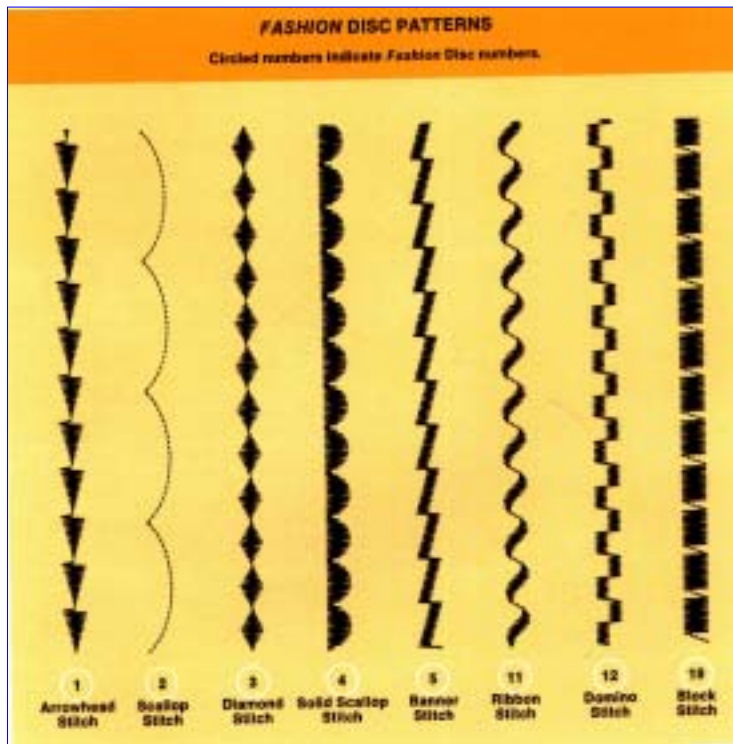

Singer 750 / 770
Fashion Discs

Black colored cams, or as some may refer to them as “top hat cams”

White colored cams, double layered, flexi-stitches