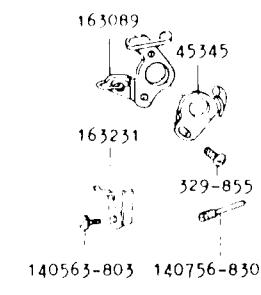

# List of Parts-SINGER 631

## ATTACHMENT SET 503664

81200	Binder
161166	Zipper Foot
161167	Applique Foot
161168	Button Foot
161172	Seam Guide
161195	Hemmer Foot
161276	Lint Brush
161294	Screwdriver (IG)
161295	Screwdriver (SH)
161307	Threader Wire
161561	Ruffler
161596	Darn. and Emb. Foot
161609	Tube of Oil
170071-001	Presser Foot
172187	Fashion Disc 2
172189	Fashion Disc 3
172191	Fashion Disc 5
172229	Fashion Disc 4
172336	Bobbin (Plastic) (4)
507112	Throat Plate
507114	Feed Cover Plate
507115	Throat Plate
507140	Spool Pin Lead-Off
507153	Spool Pin
507182	Loop Retaining Insert
2020(15x1)	Needles 11 (3) 14 (3)

# List of Parts - SINGER 631

163149-002  
163148-001

172033

Use  
Col. 2025 (15x1)  
Needles

507163

158-852