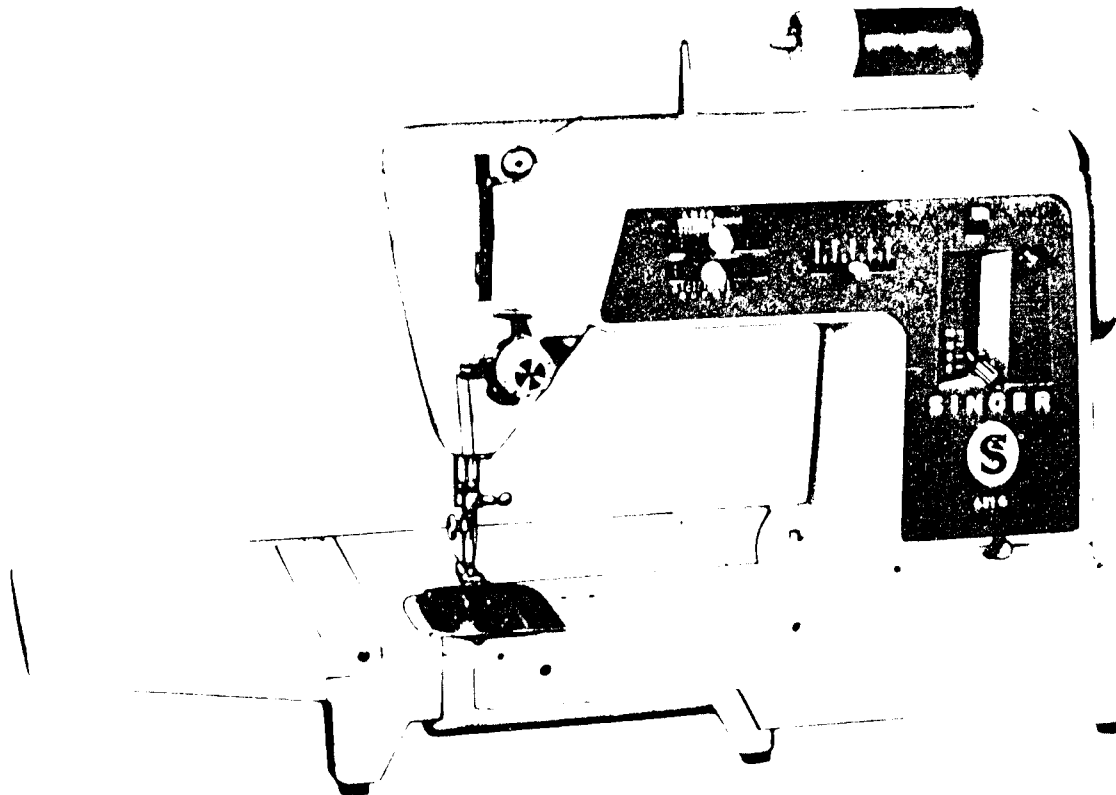

**SINGER**  
**631**

# List of Parts-SINGER 631

## ATTACHMENT SET 503664

81200	Binder
161166	Zipper Foot
161167	Applique Foot
161168	Button Foot
161172	Seam Guide
161195	Hemmer Foot
161276	Lint Brush
161294	Screwdriver (IG)
161295	Screwdriver (SH)
161307	Threader Wire
161561	Ruffler
161596	Darn. and Emb. Foot
161609	Tube of Oil
170071-001	Presser Foot
172187	Fashion Disc 2
172189	Fashion Disc 3
172191	Fashion Disc 5
172229	Fashion Disc 4
172336	Bobbin (Plastic) (4)
507112	Throat Plate
507114	Feed Cover Plate
507115	Throat Plate
507140	Spool Pin Lead-Off
507153	Spool Pin
507182	Loop Retaining Insert
2020(15x1)	Needles 11 (3) 14 (3)