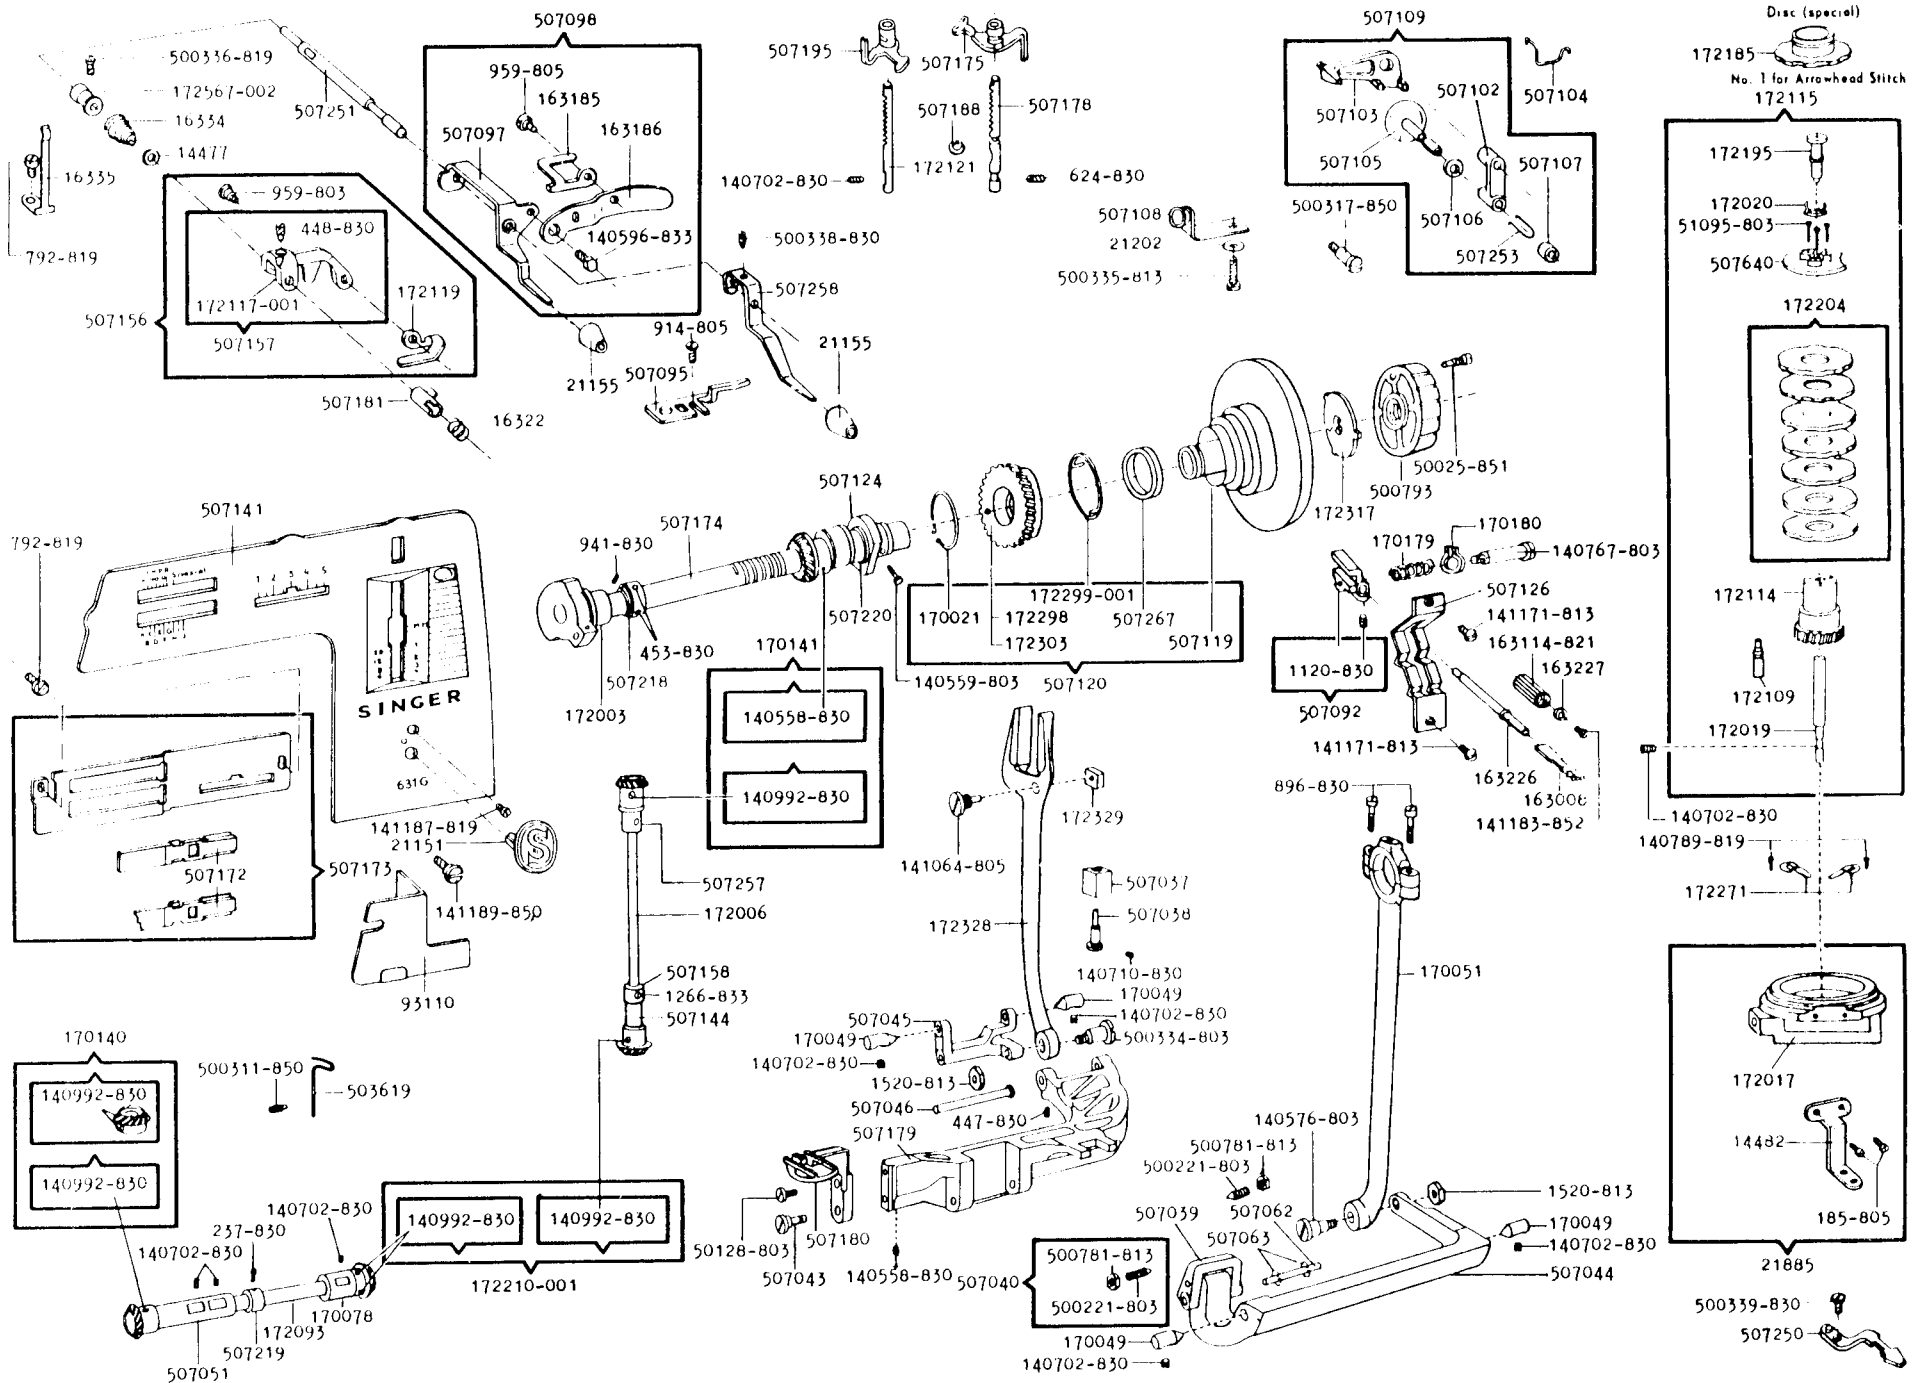

# List of Parts-SINGER 631

## ATTACHMENT SET 503664

81200	Binder
161166	Zipper Foot
161167	Applique Foot
161168	Button Foot
161172	Seam Guide
161195	Hemmer Foot
161276	Lint Brush
161294	Screwdriver (IG)
161295	Screwdriver (SH)
161307	Threader Wire
161561	Ruffler
161596	Darn. and Emb. Foot
161609	Tube of Oil
170071-001	Presser Foot
172187	Fashion Disc 2
172189	Fashion Disc 3
172191	Fashion Disc 5
172229	Fashion Disc 4
172336	Bobbin (Plastic) (4)
507112	Throat Plate
507114	Feed Cover Plate
507115	Throat Plate
507140	Spool Pin Lead-Off
507153	Spool Pin
507182	Loop Retaining Insert
2020(15x1)	Needles 11 (3) 14 (3)

# List of Parts - SINGER 631

163149-002  
163148-001

172033

Use  
Col. 2025 (15x1)  
Needles

507163

158-852