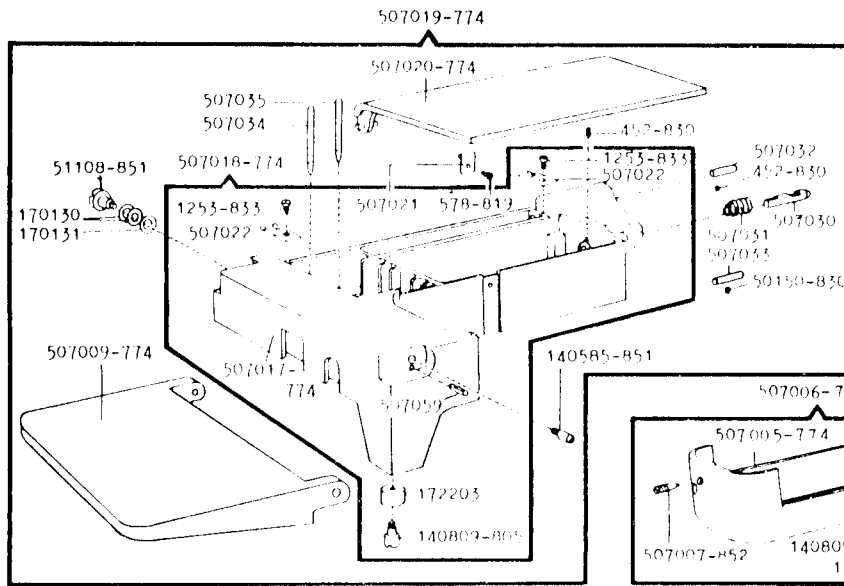

List of Parts - SINGER 631