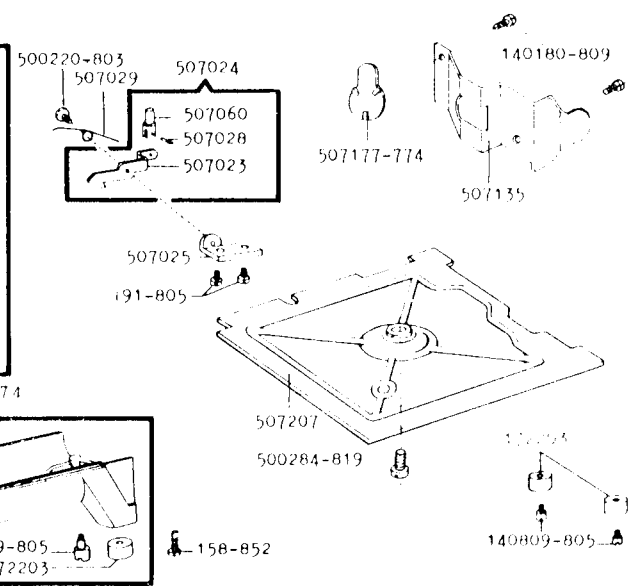

List of Parts - SINGER 631