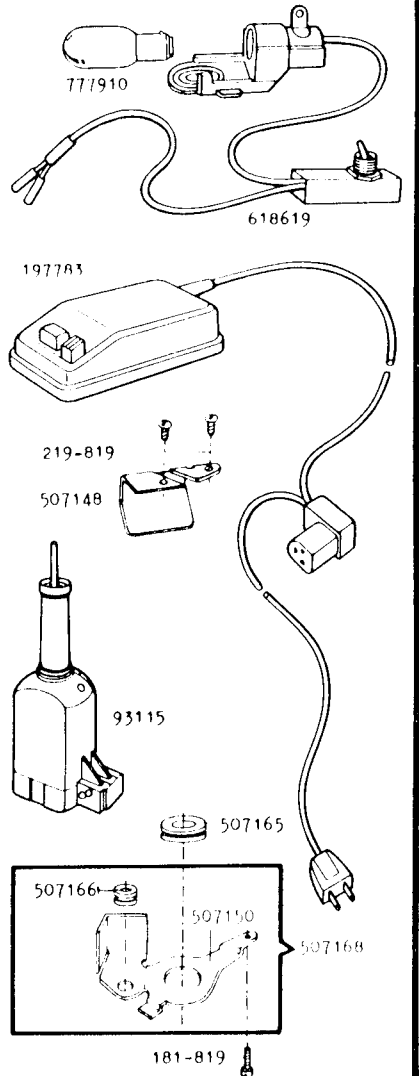

Electrical Parts