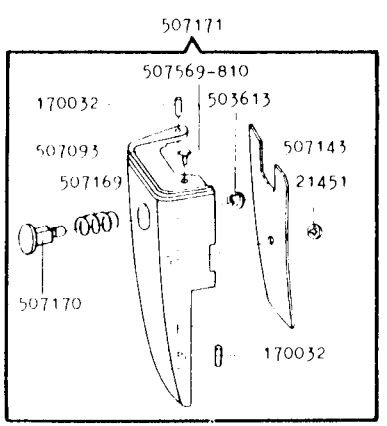

## ATTACHMENT SET 503664

81200	Binder
161166	Zipper Foot
161167	Applique Foot
161168	Button Foot
161172	Seam Guide
161195	Hemmer Foot
161276	Lint Brush
161294	Screwdriver (IG)
161295	Screwdriver (SH)
161307	Threader Wire
161561	Ruffler
161596	Darn. and Emb. Foot
161609	Tube of Oil
170071-001	Presser Foot
172187	Fashion Disc 2
172189	Fashion Disc 3
172191	Fashion Disc 5
172229	Fashion Disc 4
172336	Bobbin (Plastic) (4)
507112	Throat Plate
507114	Feed Cover Plate
507115	Throat Plate
507140	Spool Pin Lead-Off
507153	Spool Pin
507182	Loop Retaining Insert
2020(15x1)	Needles 11 (3) 14 (3)

# List of Parts - SINGER 631

163149-002  
163148-001

172033

Use  
Col. 2025 (15x1)  
Needles

507163

158-852