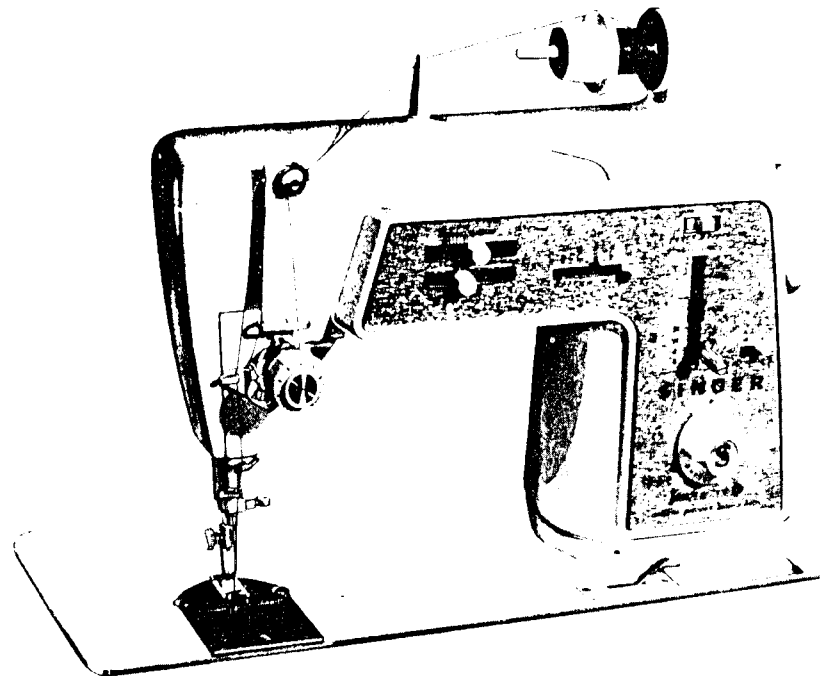

SINGER
630E3

List of Parts—Machine No. 630E3

Electrical Parts—Machine No. 630E3

List of Parts—Machine No. 630E3

CIRCULAR DECORATOR
ATTACHMENT 161847(656)

141347(807) Circular Decorator Attachment
Thumb Screw
161846 Attachment Box (cardboard)
163399 Circular Decorator Attachment Arm
163407 Circular Decorator Attachment
Base with 141347(807)
163409(656) Circular Decorator Attachment Knob
163437 Circular Decorator Attachment
Arm Catch Spring