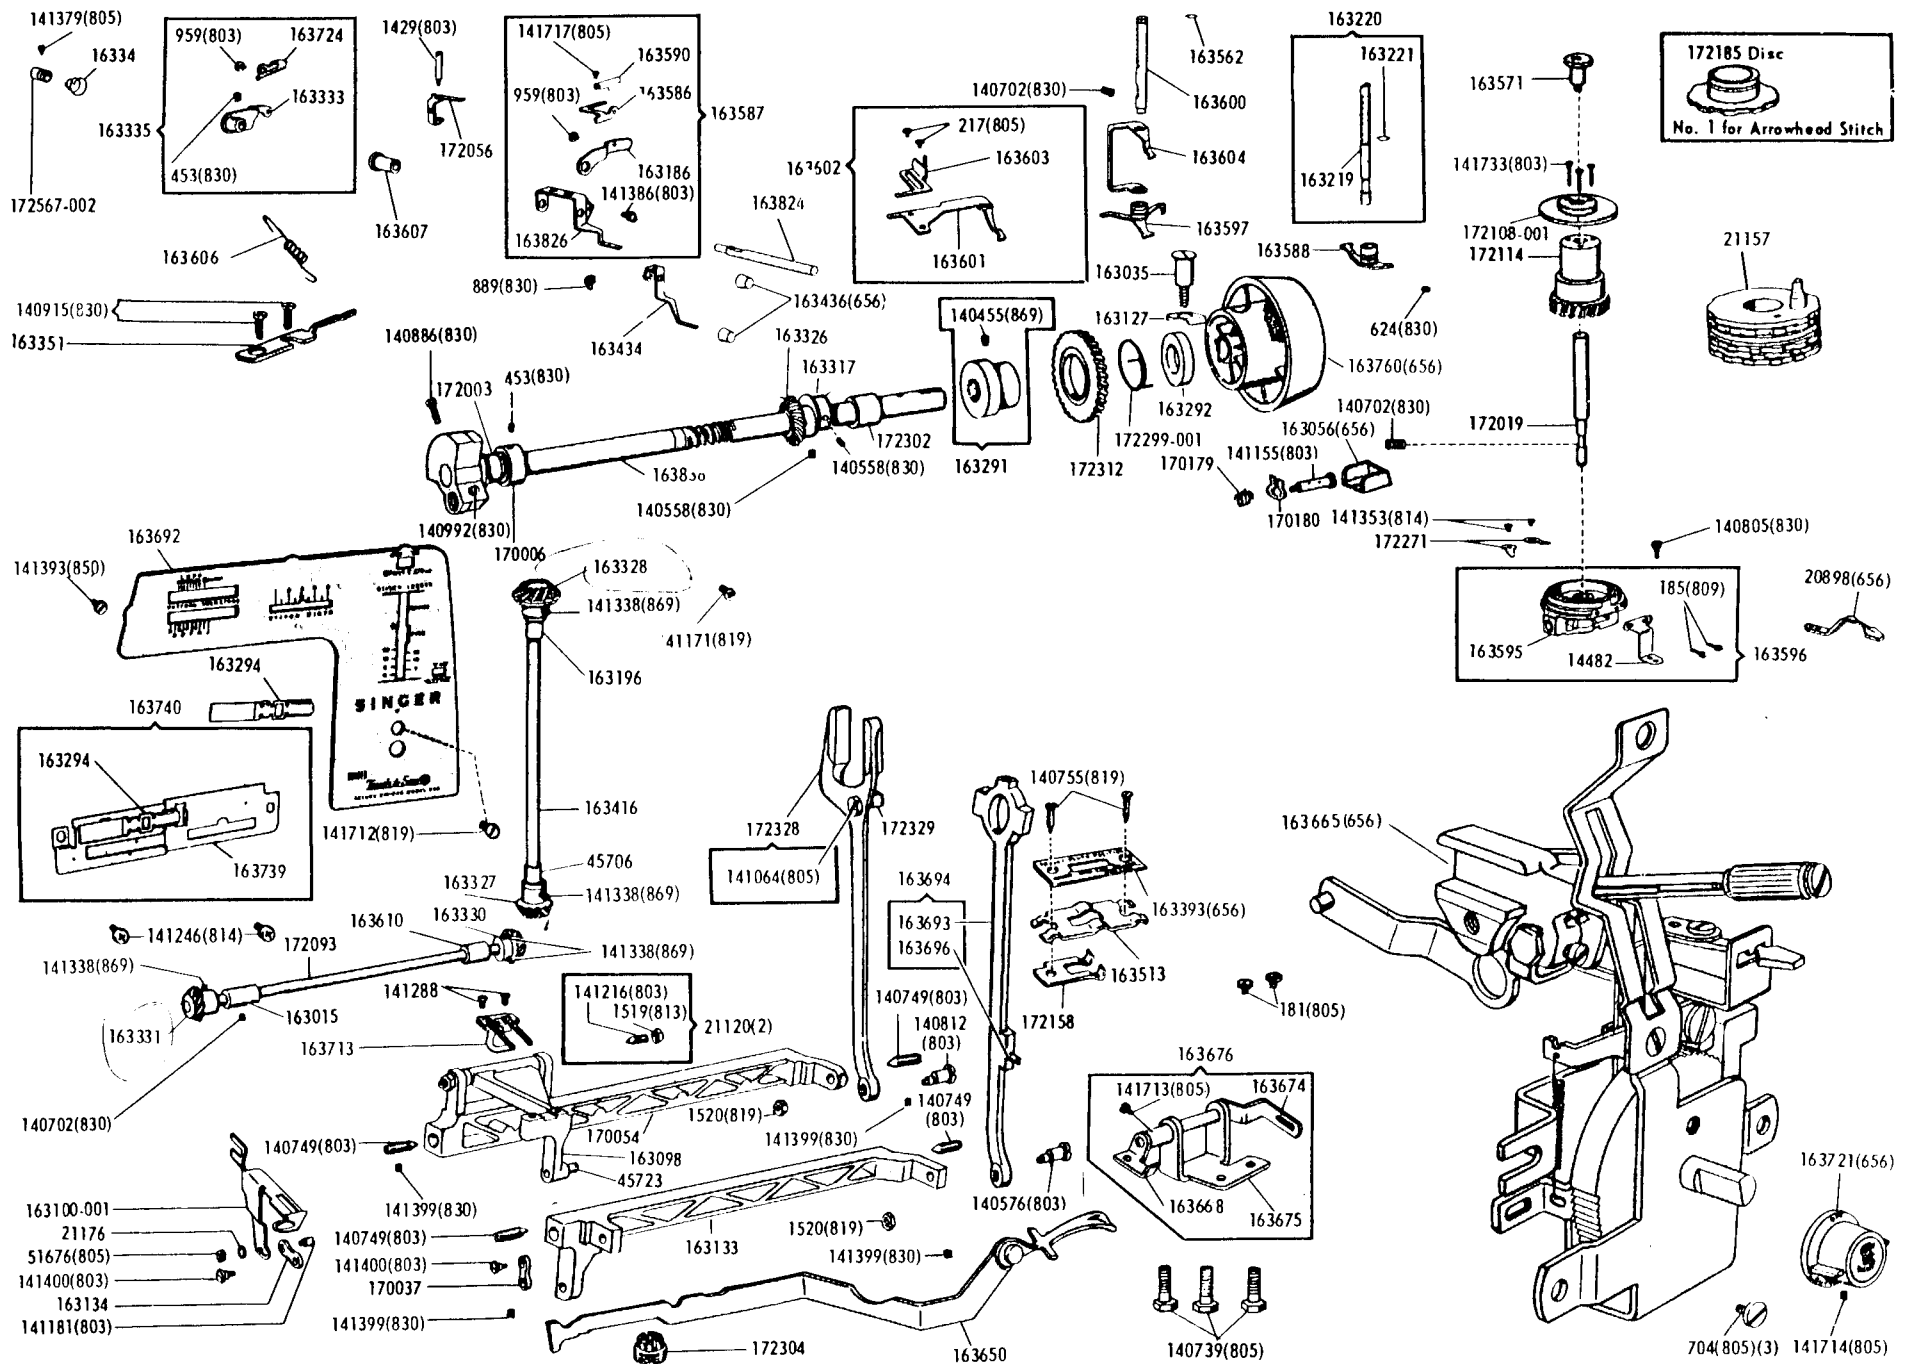

SINGER
630E3

List of Parts—Machine No. 630E3

Electrical Parts—Machine No. 630E3

List of Parts—Machine No. 630E3

CIRCULAR DECORATOR
ATTACHMENT 161847(656)

141347(807) Circular Decorator Attachment
Thumb Screw
161846 Attachment Box (cardboard)
163399 Circular Decorator Attachment Arm
163407 Circular Decorator Attachment
Base with 141347(807)
163409(656) Circular Decorator Attachment Knob
163437 Circular Decorator Attachment
Arm Catch Spring