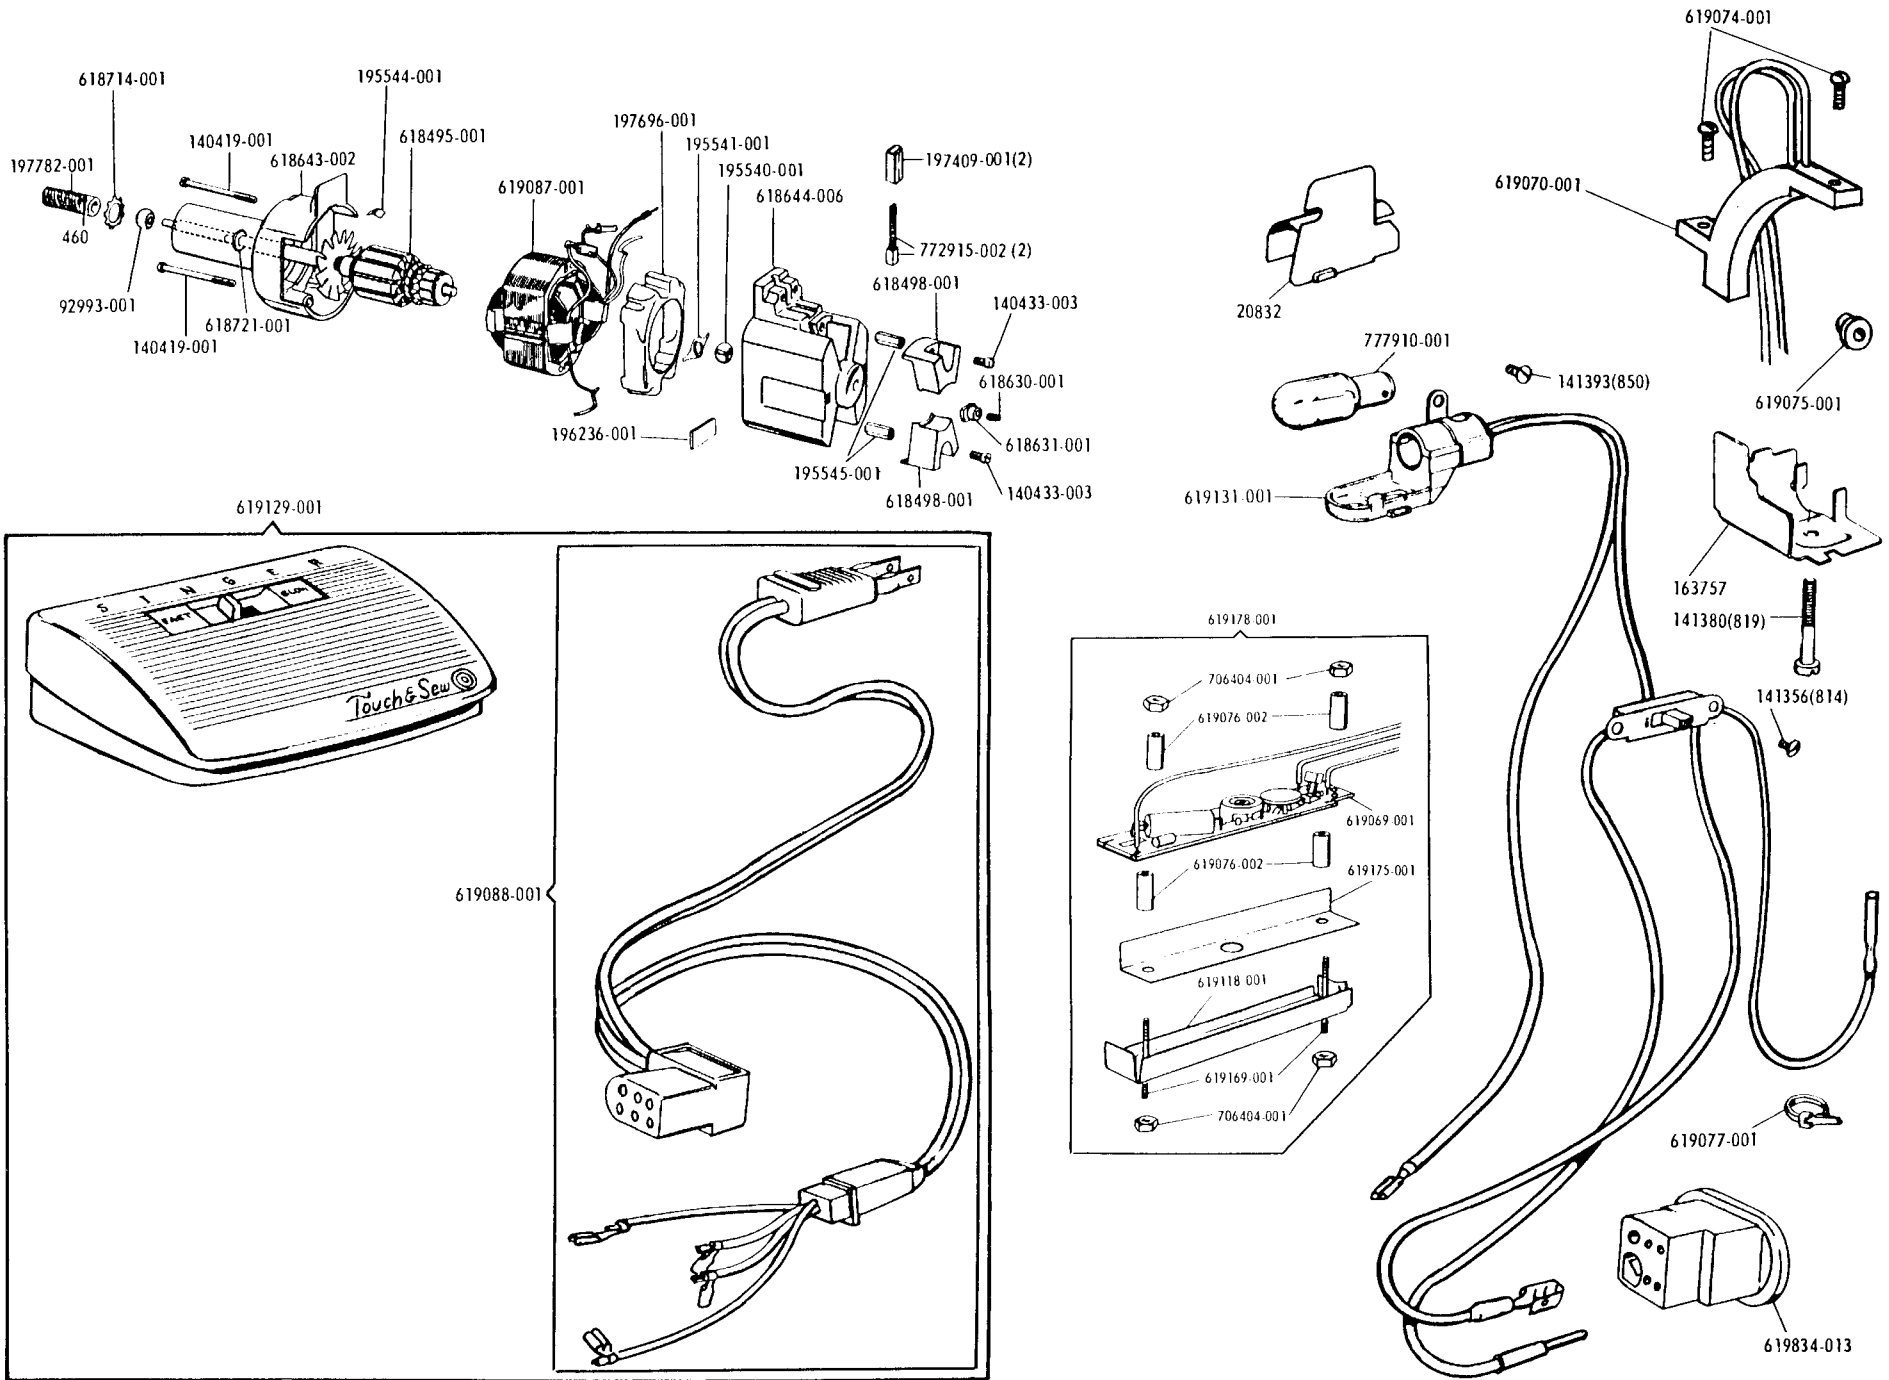

SINGER
630E3

List of Parts—Machine No. 630E3

Electrical Parts—Machine No. 630E3

List of Parts—Machine No. 630E3

CIRCULAR DECORATOR
ATTACHMENT 161847(656)

141347(807) Circular Decorator Attachment
Thumb Screw
161846 Attachment Box (cardboard)
163399 Circular Decorator Attachment Arm
163407 Circular Decorator Attachment
Base with 141347(807)
163409(656) Circular Decorator Attachment Knob
163437 Circular Decorator Attachment
Arm Catch Spring