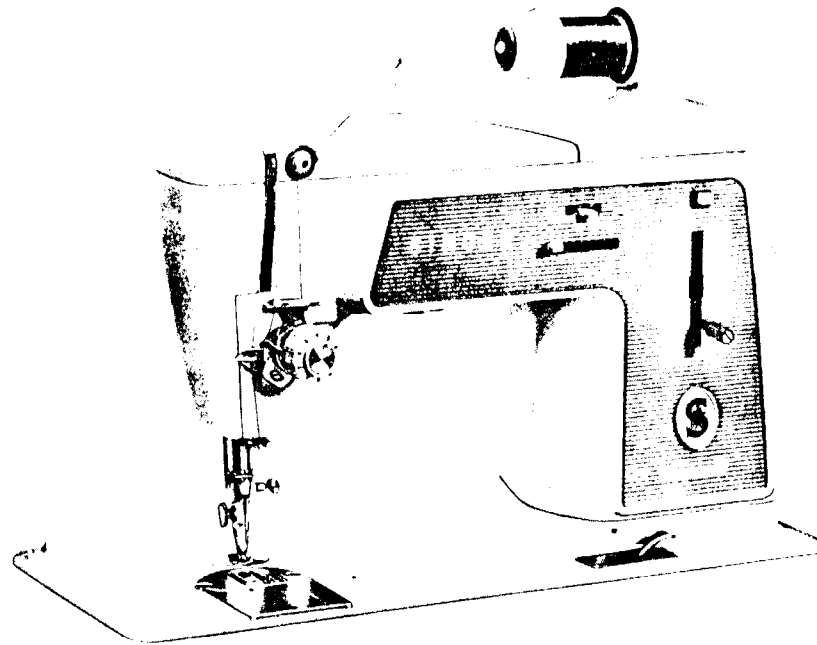

SINGER
628E1/628E6/628E7

List of Parts—Machines Nos. 628E1, 628E6 and 628E7

ATTACHMENT SET 161867

21906	Loop Retainer Disc
21913	Throat Plate
81200	Binder
161133	Tube of Oil
161166	Zipper Foot
161168	Button Foot
161172	Seam Guide
161195	Hemmer Foot
161276	Lint Brush
161868	Attachment Box
163131	Bobbin (2)
163242	Spool Pin
163455	Thread Guide
163483	Special Purpose Foot
170071-001	Presser Foot
172185	Fashion Disc 1
172187	Fashion Disc 2
172190	Fashion Disc 4
172191	Fashion Disc 5
174527	Fashion Disc 9
174528	Fashion Disc 8
174529	Throat Plate
174533	Fashion Disc 10
174538	Fashion Disc 18
2020(15x1)	Needles 14 (3) 16 (3)

Electrical Parts—Machines Nos. 628E1, 628E6 and 628E7