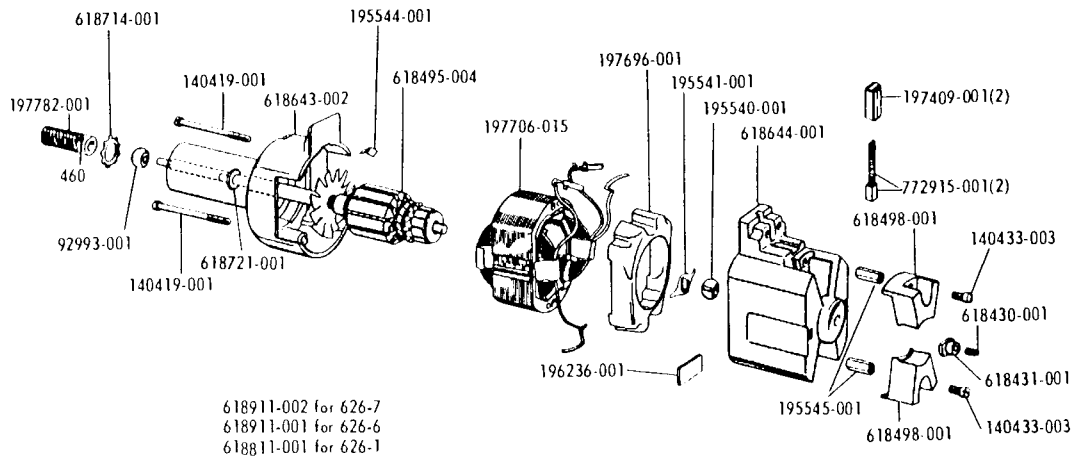

Electrical Parts—Machines Nos. 626E1, 626E6 and 626E7