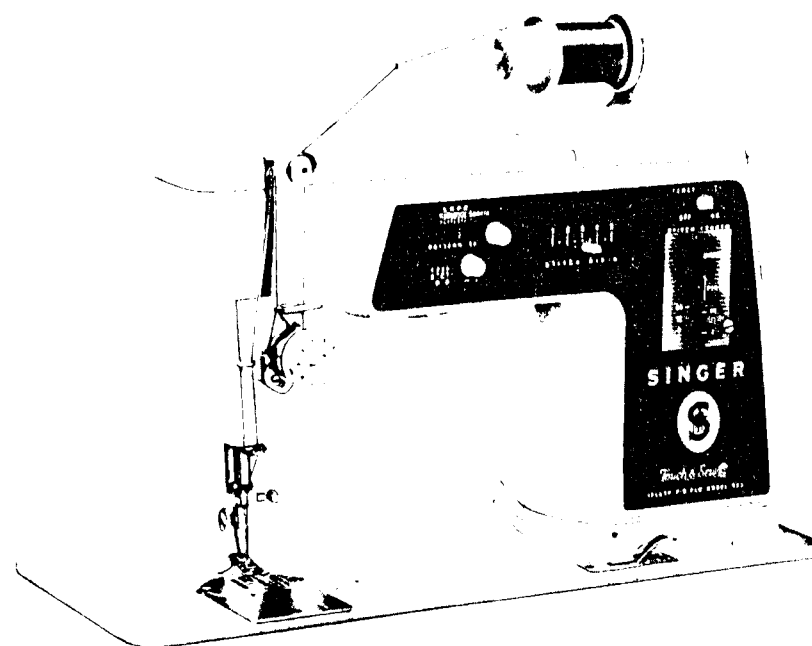

**SINGER**  
**625E1/625E6/625E7**

## List of Parts—Machines Nos. 625E1, 625E6 and 625E7

ATTACHMENT SET 161852

21906	Loop Retainer Disc
21913	Throat Plate
81200	Binder
161133	Tube of Oil
161166	Zipper Foot
161168	Button Foot
161172	Seam Guide
161195	Hemmer Foot
161276	Lint Brush
161873	Attachment Box
163131	Bobbin (2)
163242	Spool Pin
163455	Thread Guide
163483	Special Purpose Foot
170071-001	Presser Foot
172187	Fashion Disc 2
172190	Fashion Disc 4
172191	Fashion Disc 5
174529	Throat Plate
174545	Fashion Disc 17
2020(15x1)	Needles 14 (3) 16 (3)