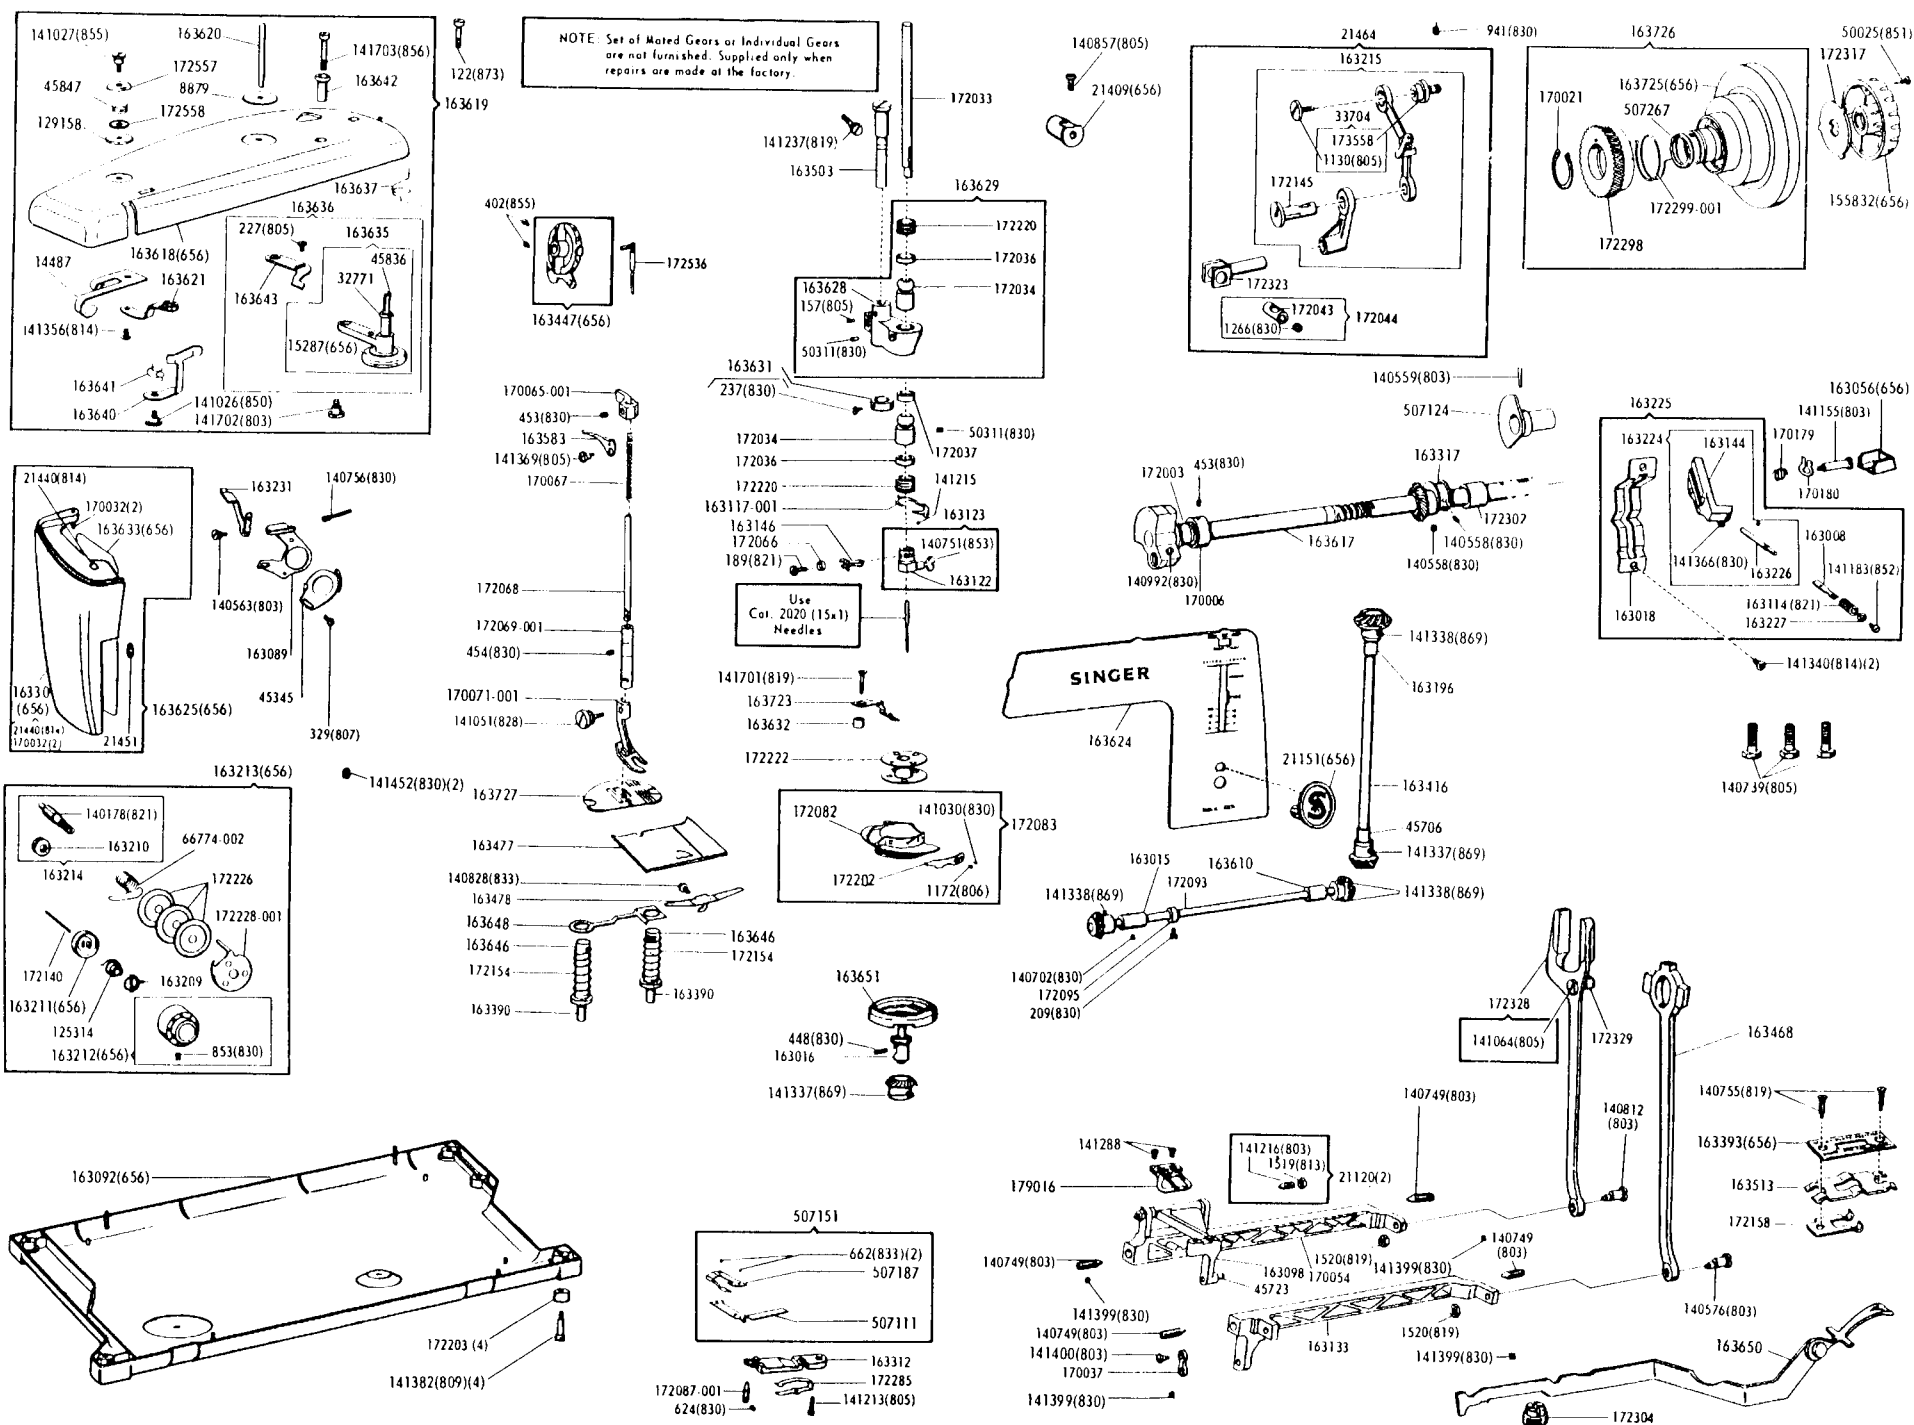

SINGER
609E3/609E6/609E7

List of Parts—Machines Nos. 609E3, 609E6 AND 609E7

Machine No. 609E

ATTACHMENT SET 161914

81200	Binder
161133	Tube of Oil
161166	Zipper Foot
161172	Seam Guide
161276	Lint Brush
161915	Attachment Box
170222	Bobbin (2)
2020(15x1)	Needles 11 (3) 14 (3)

List of Parts—Machines Nos. 609E3, 609E6 AND 609E7

Electrical Parts—Machines Nos. 609E3, 609E6 AND 609E7