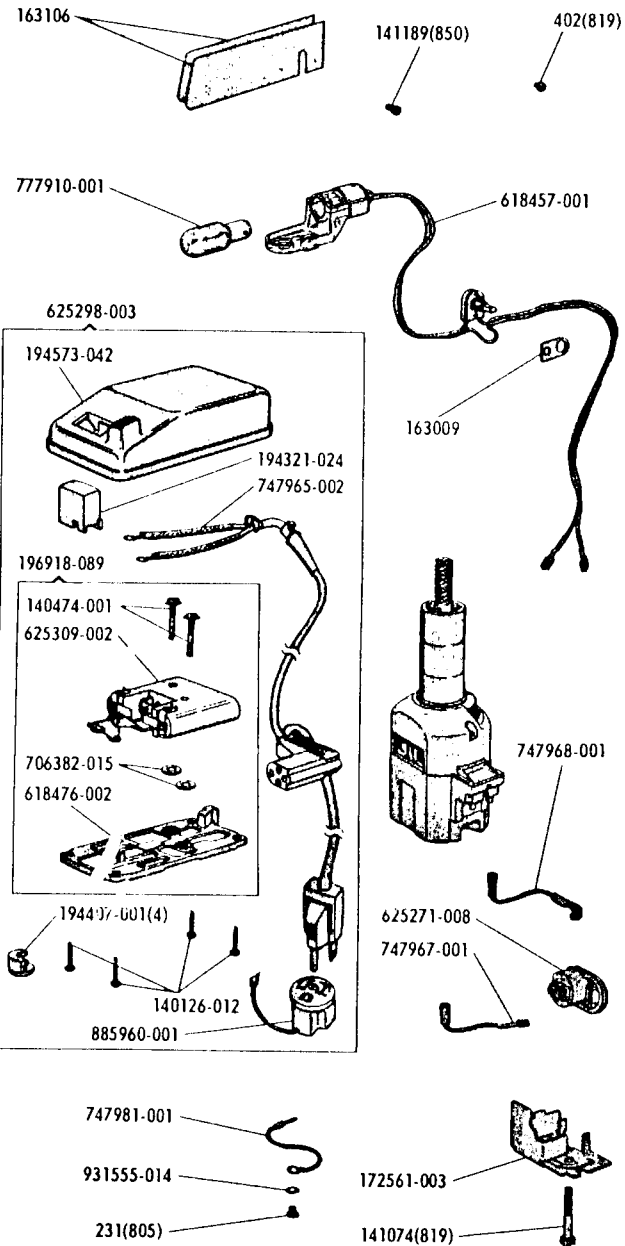

SINGER
604E11/604E14/604E16

List of Parts—Machines Nos. 604E-11, 604E-14 and 604E-16

ATTACHMENT SET 161786

21906	Loop Retainer Disc
21915	Throat Plate
81290	Binder
161133	Tube of Oil
161166	Zipper Foot
161172	Seam Guide
161195	Hemmer Foot
161276	Lint Brush
161822	Attachment Box
163131	Bobbin (?)
163455	Thread Guide
2020(15x1)	Needles 11 (3) 14 (3)

List of Parts—Machines Nos. 604E-11, 604E-14 and 604E-16

Electrical Parts

Machine No. 604E-11

Machine No. 604E-16

Machine No. 604E-14