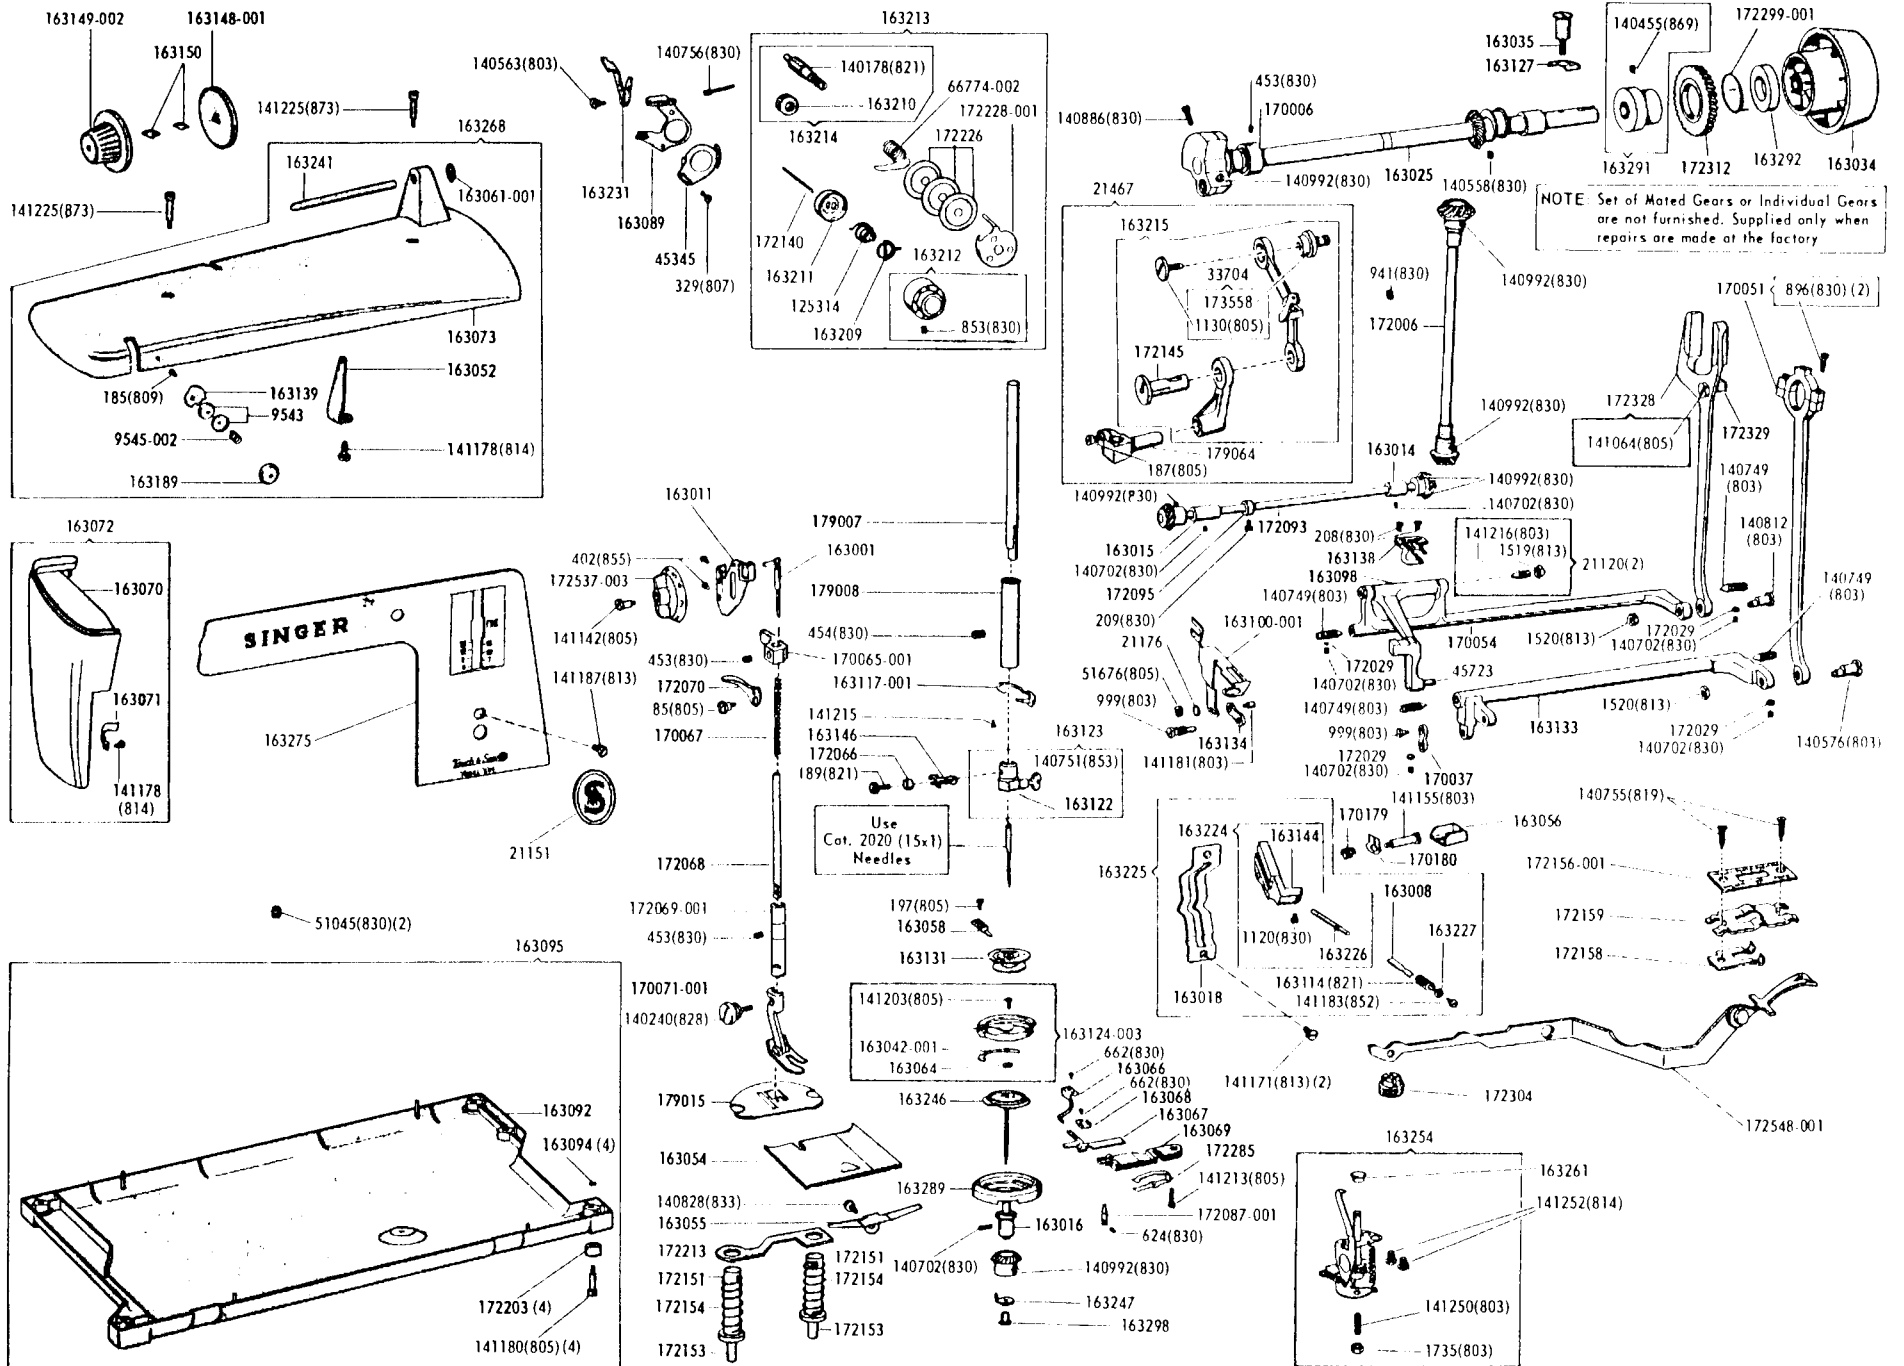

SINGER
604E11/604E14/604E16

List of Parts—Machines Nos. 604E-11, 604E-14 and 604E-16

ATTACHMENT SET 161786

21906	Loop Retainer Disc
21915	Throat Plate
81290	Binder
161133	Tube of Oil
161166	Zipper Foot
161172	Seam Guide
161195	Hemmer Foot
161276	Lint Brush
161822	Attachment Box
163131	Bobbin (?)
163455	Thread Guide
2020(15x1)	Needles 11 (3) 14 (3)

List of Parts—Machines Nos. 604E-11, 604E-14 and 604E-16

Electrical Parts

Machine No. 604E-11

Machine No. 604E-16

Machine No. 604E-14