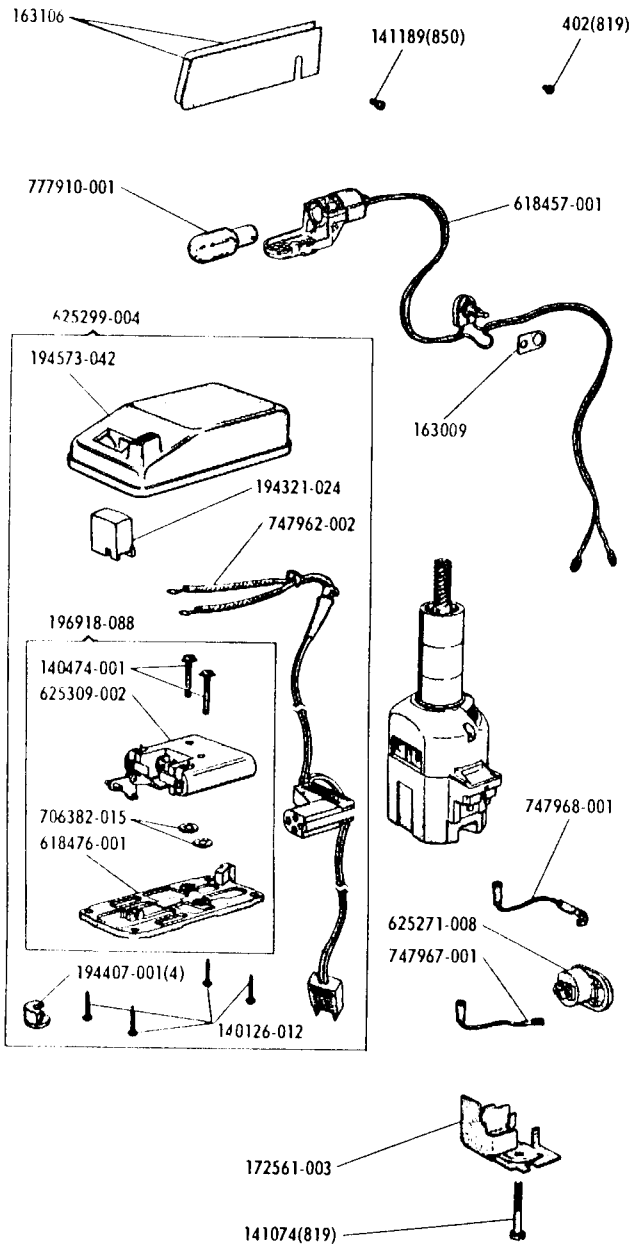

SINGER
604E11/604E14/604E16

List of Parts—Machines Nos. 604E-11, 604E-14 and 604E-16

ATTACHMENT SET 161786

21906	Loop Retainer Disc
21915	Throat Plate
81290	Binder
161133	Tube of Oil
161166	Zipper Foot
161172	Seam Guide
161195	Hemmer Foot
161276	Lint Brush
161822	Attachment Box
163131	Bobbin (?)
163455	Thread Guide
2020(15x1)	Needles 11 (3) 14 (3)

List of Parts—Machines Nos. 604E-11, 604E-14 and 604E-16

Electrical Parts

Machine No. 604E-11

Machine No. 604E-16

Machine No. 604E-14